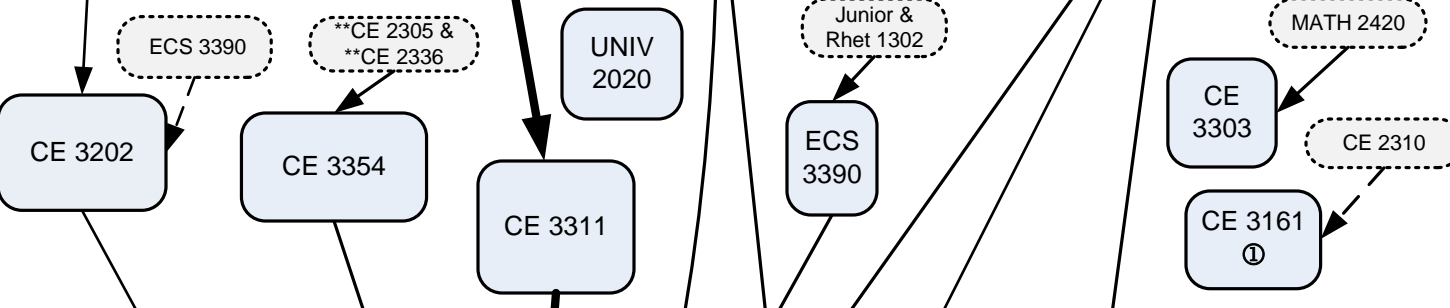

Junior

Description	Course No
Fundamentals II	CE 3202
Software Engineering	CE 3354
Social Issues & Ethics in Eng.	CE 3161
Prof & Tech Communication	ECS 3390
Discrete-Time Signals & Systems	CE 3303
Core Curriculum Assessment	UNIV 2020
Electronic Circuits	CE 3311