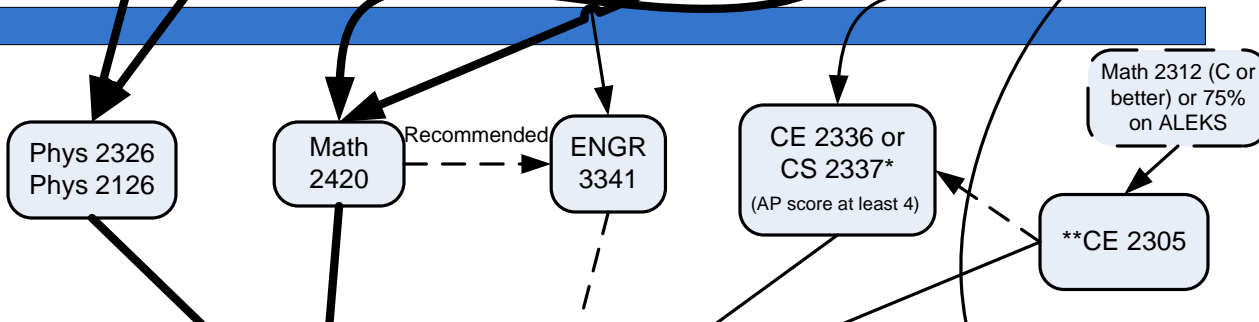

Sophomore

Description	Course No
Differential Equations w/Applications	Math 2420
Computer Science II	CE 2336 or CS 2337
Probability & Stats in CS and SE	ENGR 3341
Electricity and Magnetism	Phys 2326
Electricity and Magnetism Lab	Phys 2126
Discrete Mathematics I	CE 2305