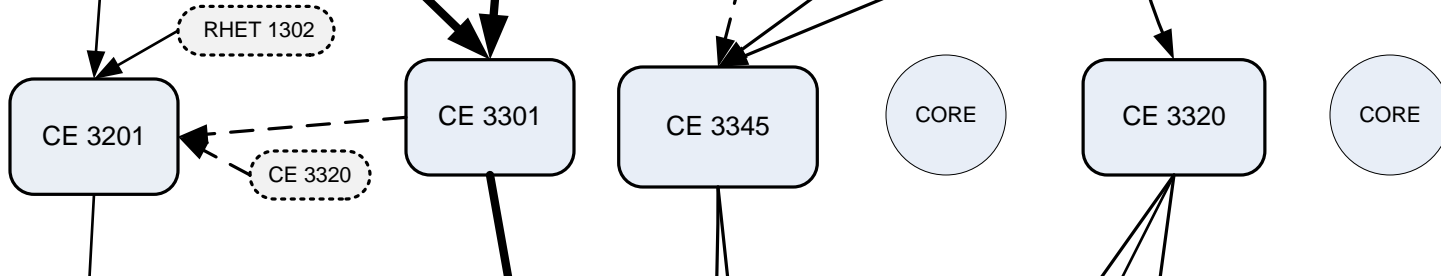

Sophomore

Description	Course No
Electrical Network Analysis	CE 3301
Fundamentals I	CE 3201
Data Structures & Intro to Algorithmic Analysis	CE 3345
Digital Circuits	CE 3320
3 hours CORE: Choices below	

Junior