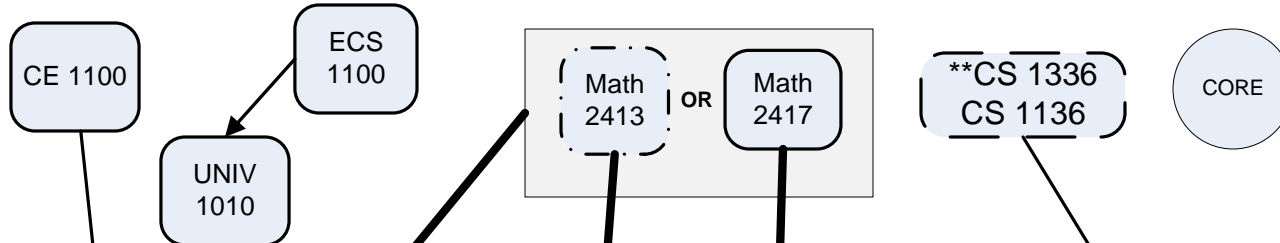

BS Computer Engineering Suggested Four Year Plan 2022 – 2023 Catalog

A grade of C- or better is required in each class.

**A grade of C or better is required in CS 1336, CE 1337, CE 2305, and CE 2336.

Freshman

Description	Course No
Introduction to Comp Eng	CE 1100
Introduction to Engr'g. & CS	ECS 1100
Calculus I	Math 2413 or 2417
Programming Fundamentals	CS 1336
CS Lab	CS 1136
6 hours CORE: Choices below	

Freshman