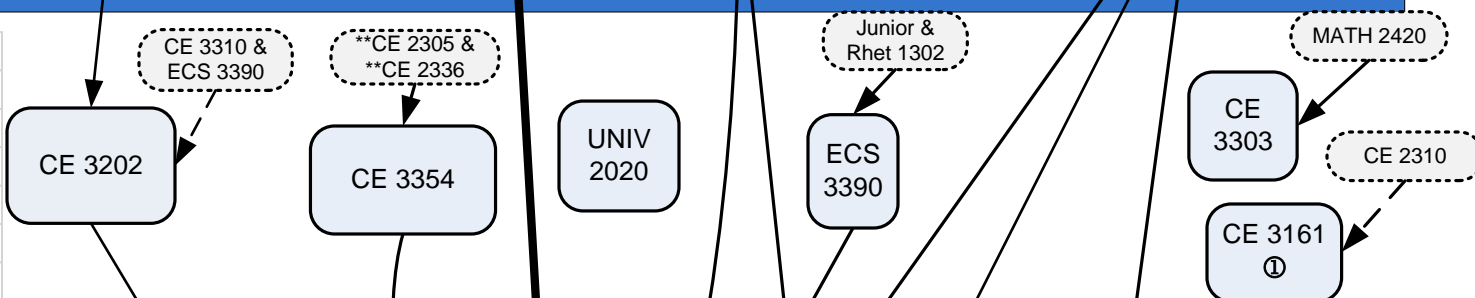

Junior

Description	Course No
Fundamentals II	CE 3202
Software Engineering	CE 3354
Social Issues & Ethics in Eng.	CE 3161
Prof & Tech Communication	ECS 3390
Discrete-Time Signals & Systems	CE 3303
Core Curriculum Assessment	UNIV 2020