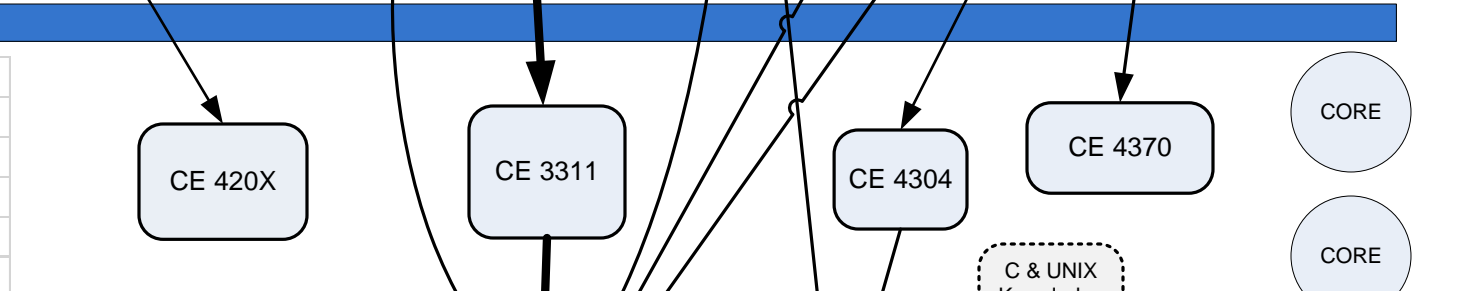

Junior

Description	Course No
CE Elective Lab	CE 420X
Electronic Circuits	CE 3311
Computer Architecture	CE 4304
Embedded Microprocessor Systems	CE 4370
6 hours CORE: Choices below