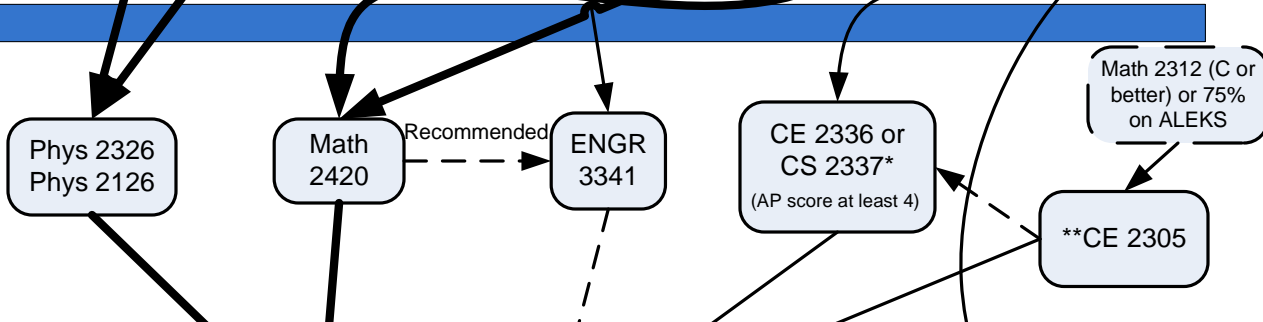

Sophomore

Description	Course No
Differential Equations w/Applications	Math 2420
Computer Science II	CE 2336 or CS 2337
Probability & Stats in CS and SE	ENGR 3341
Electricity and Magnetism	Phys 2326
Electricity and Magnetism Lab	Phys 2126
Discrete Mathematics I	CE 2305