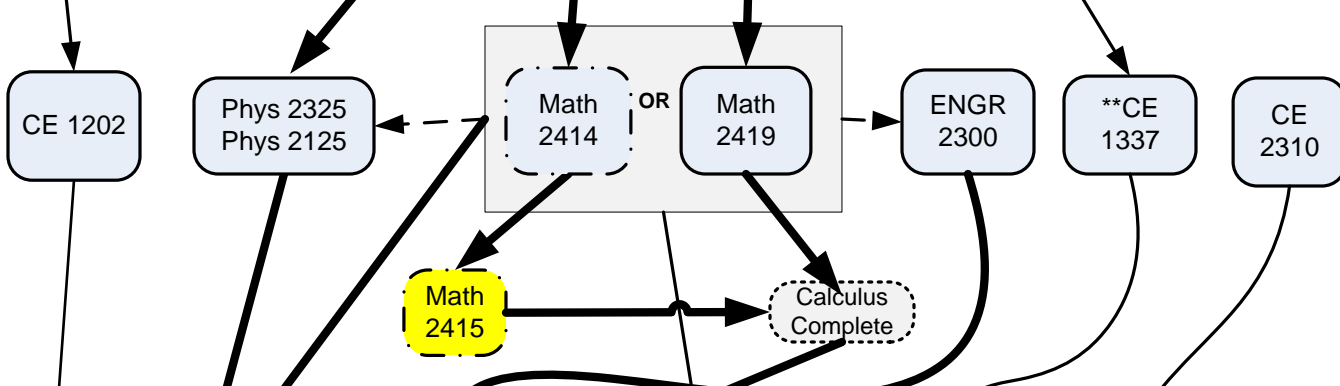

Freshman

Description	Course No
Intro to Computer Engr'g. II	CE 1202
Computer Science I	CS 1337
Calculus II	Math 2414 or 2419
Introduction to Digital System	CE 2310
Applied Linear Algebra	ENGR 2300
Mechanics and Heat	Phys 2325
Mechanics and Heat Lab	Phys 2125
Calculus of Several Variables (Summer)	MATH 2415