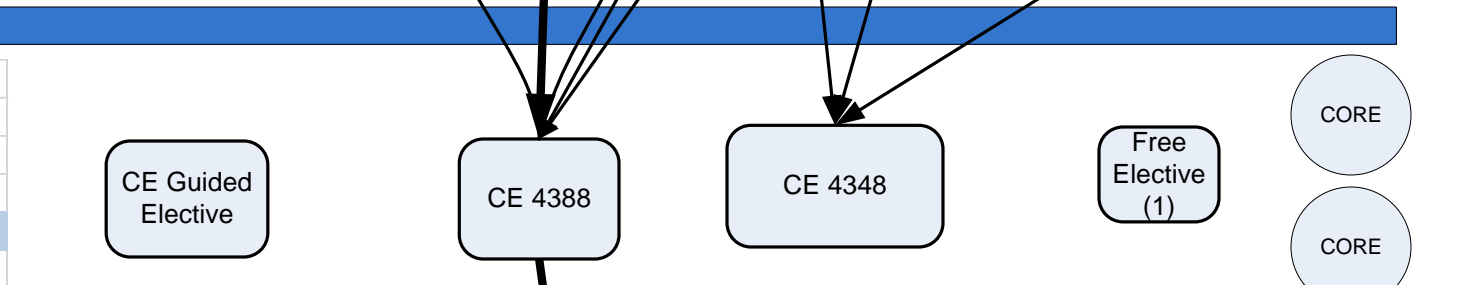

Sophomore

Description	Course No
Electrical Network Analysis	CE 3301
Fundamentals I	CE 3201
Data Structures & Intro to Algorithmic Analysis	CE 3345
Digital Circuits	CE 3320
3 hours CORE: Choices below	

Junior

Description	Course No
Fundamentals II	CE 3202
Software Engineering	CE 3354
Social Issues & Ethics in Eng.	CE 3161
Prof & Tech Communication	ECS 3390
Discrete-Time Signals & Systems	CE 3303
Core Curriculum Assessment	UNIV 2020

Junior

Description	Course No
CE Elective Lab	CE 420X
Electronic Circuits	CE 3311
Computer Architecture	CE 4304
Embedded Microprocessor Systems	CE 4370
6 hours CORE: Choices below	

Senior

Description	Course No
3 hours CE Guided Elective	CE 43XX
Operating Systems Concepts	CE 4348
Senior Design Project I	CE 4388
1 hours Free Elective	See Advisor
6 hours Core: Choices below	