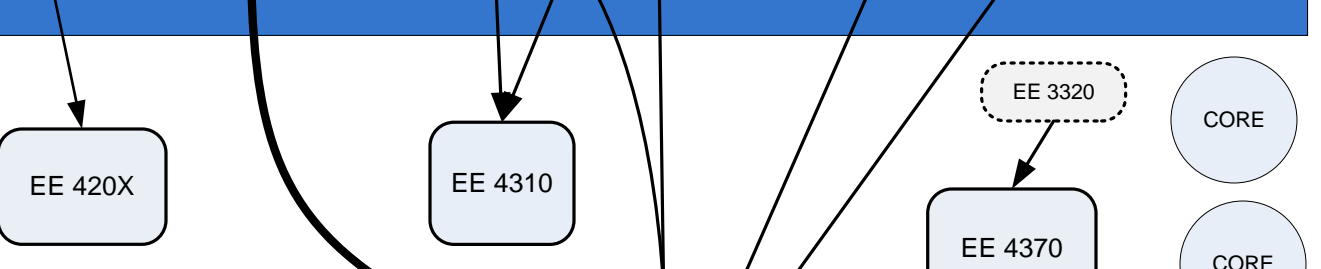

### Sophomore

Description	Course No
Differential Equations	Math 2420
Probability Theory & Statistics	ENGR 3341
Electricity and Magnetism	Phys 2326
Electricity and Magnetism Lab	Phys 2126
6 hours CORE: Choices below	

### Sophomore

Description	Course No
Electrical Network Analysis	EE 3301
Digital Circuits	EE 3320
Advanced Engineering Math	ENGR 3300
Fundamentals I	EE 3201
General Chemistry I	CHEM 1311
General Chemistry Lab	CHEM 1111
Electronic Devices	EE 3310

### Junior

Description	Course No
Signals and Systems	EE 3302
Electronic Circuits	EE 3311
Prof & Tech Communication	ECS 3390
Fundamentals II	EE 3202
Social Issues & Ethics in Engineering	EE 3161
3 hours Core: Choice below	
Comets to the Core Assessment	UNIV 2020

### Junior

Description	Course No
EE Elective Lab	EE 42xx
Systems and Controls	EE 4310
Embedded Systems	EE 4370
6 hours CORE: Choices Below	