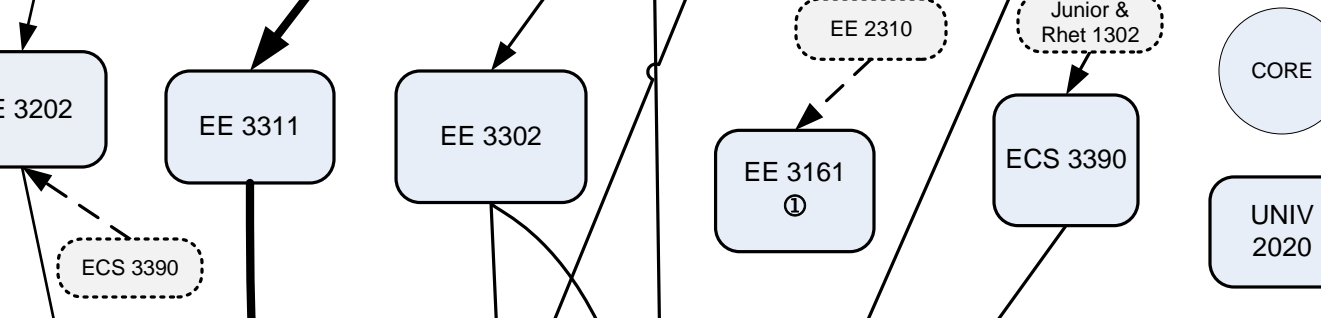

### Sophomore

Description	Course No
Differential Equations	Math 2420
Probability Theory & Statistics	ENGR 3341
Electricity and Magnetism	Phys 2326
Electricity and Magnetism Lab	Phys 2126
6 hours CORE: Choices below	

### Sophomore

Description	Course No
Electrical Network Analysis	EE 3301
Digital Circuits	EE 3320
Advanced Engineering Math	ENGR 3300
Fundamentals I	EE 3201
General Chemistry I	CHEM 1311
General Chemistry Lab	CHEM 1111
Electronic Devices	EE 3310

### Junior

Description	Course No
Signals and Systems	EE 3302
Electronic Circuits	EE 3311
Prof & Tech Communication	ECS 3390
Fundamentals II	EE 3202
Social Issues & Ethics in Engineering	EE 3161
3 hours Core: Choice below	
Comets to the Core Assessment	UNIV 2020