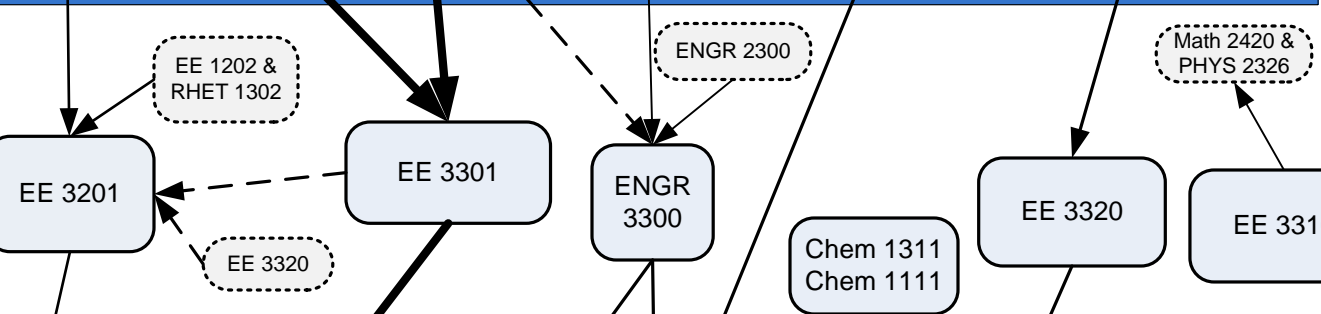

Sophomore

Description	Course No
Electrical Network Analysis	EE 3301
Digital Circuits	EE 3320
Advanced Engineering Math	ENGR 3300
Fundamentals I	EE 3201
General Chemistry I	CHEM 1311
General Chemistry Lab	CHEM 1111
Electronic Devices	EE 3310