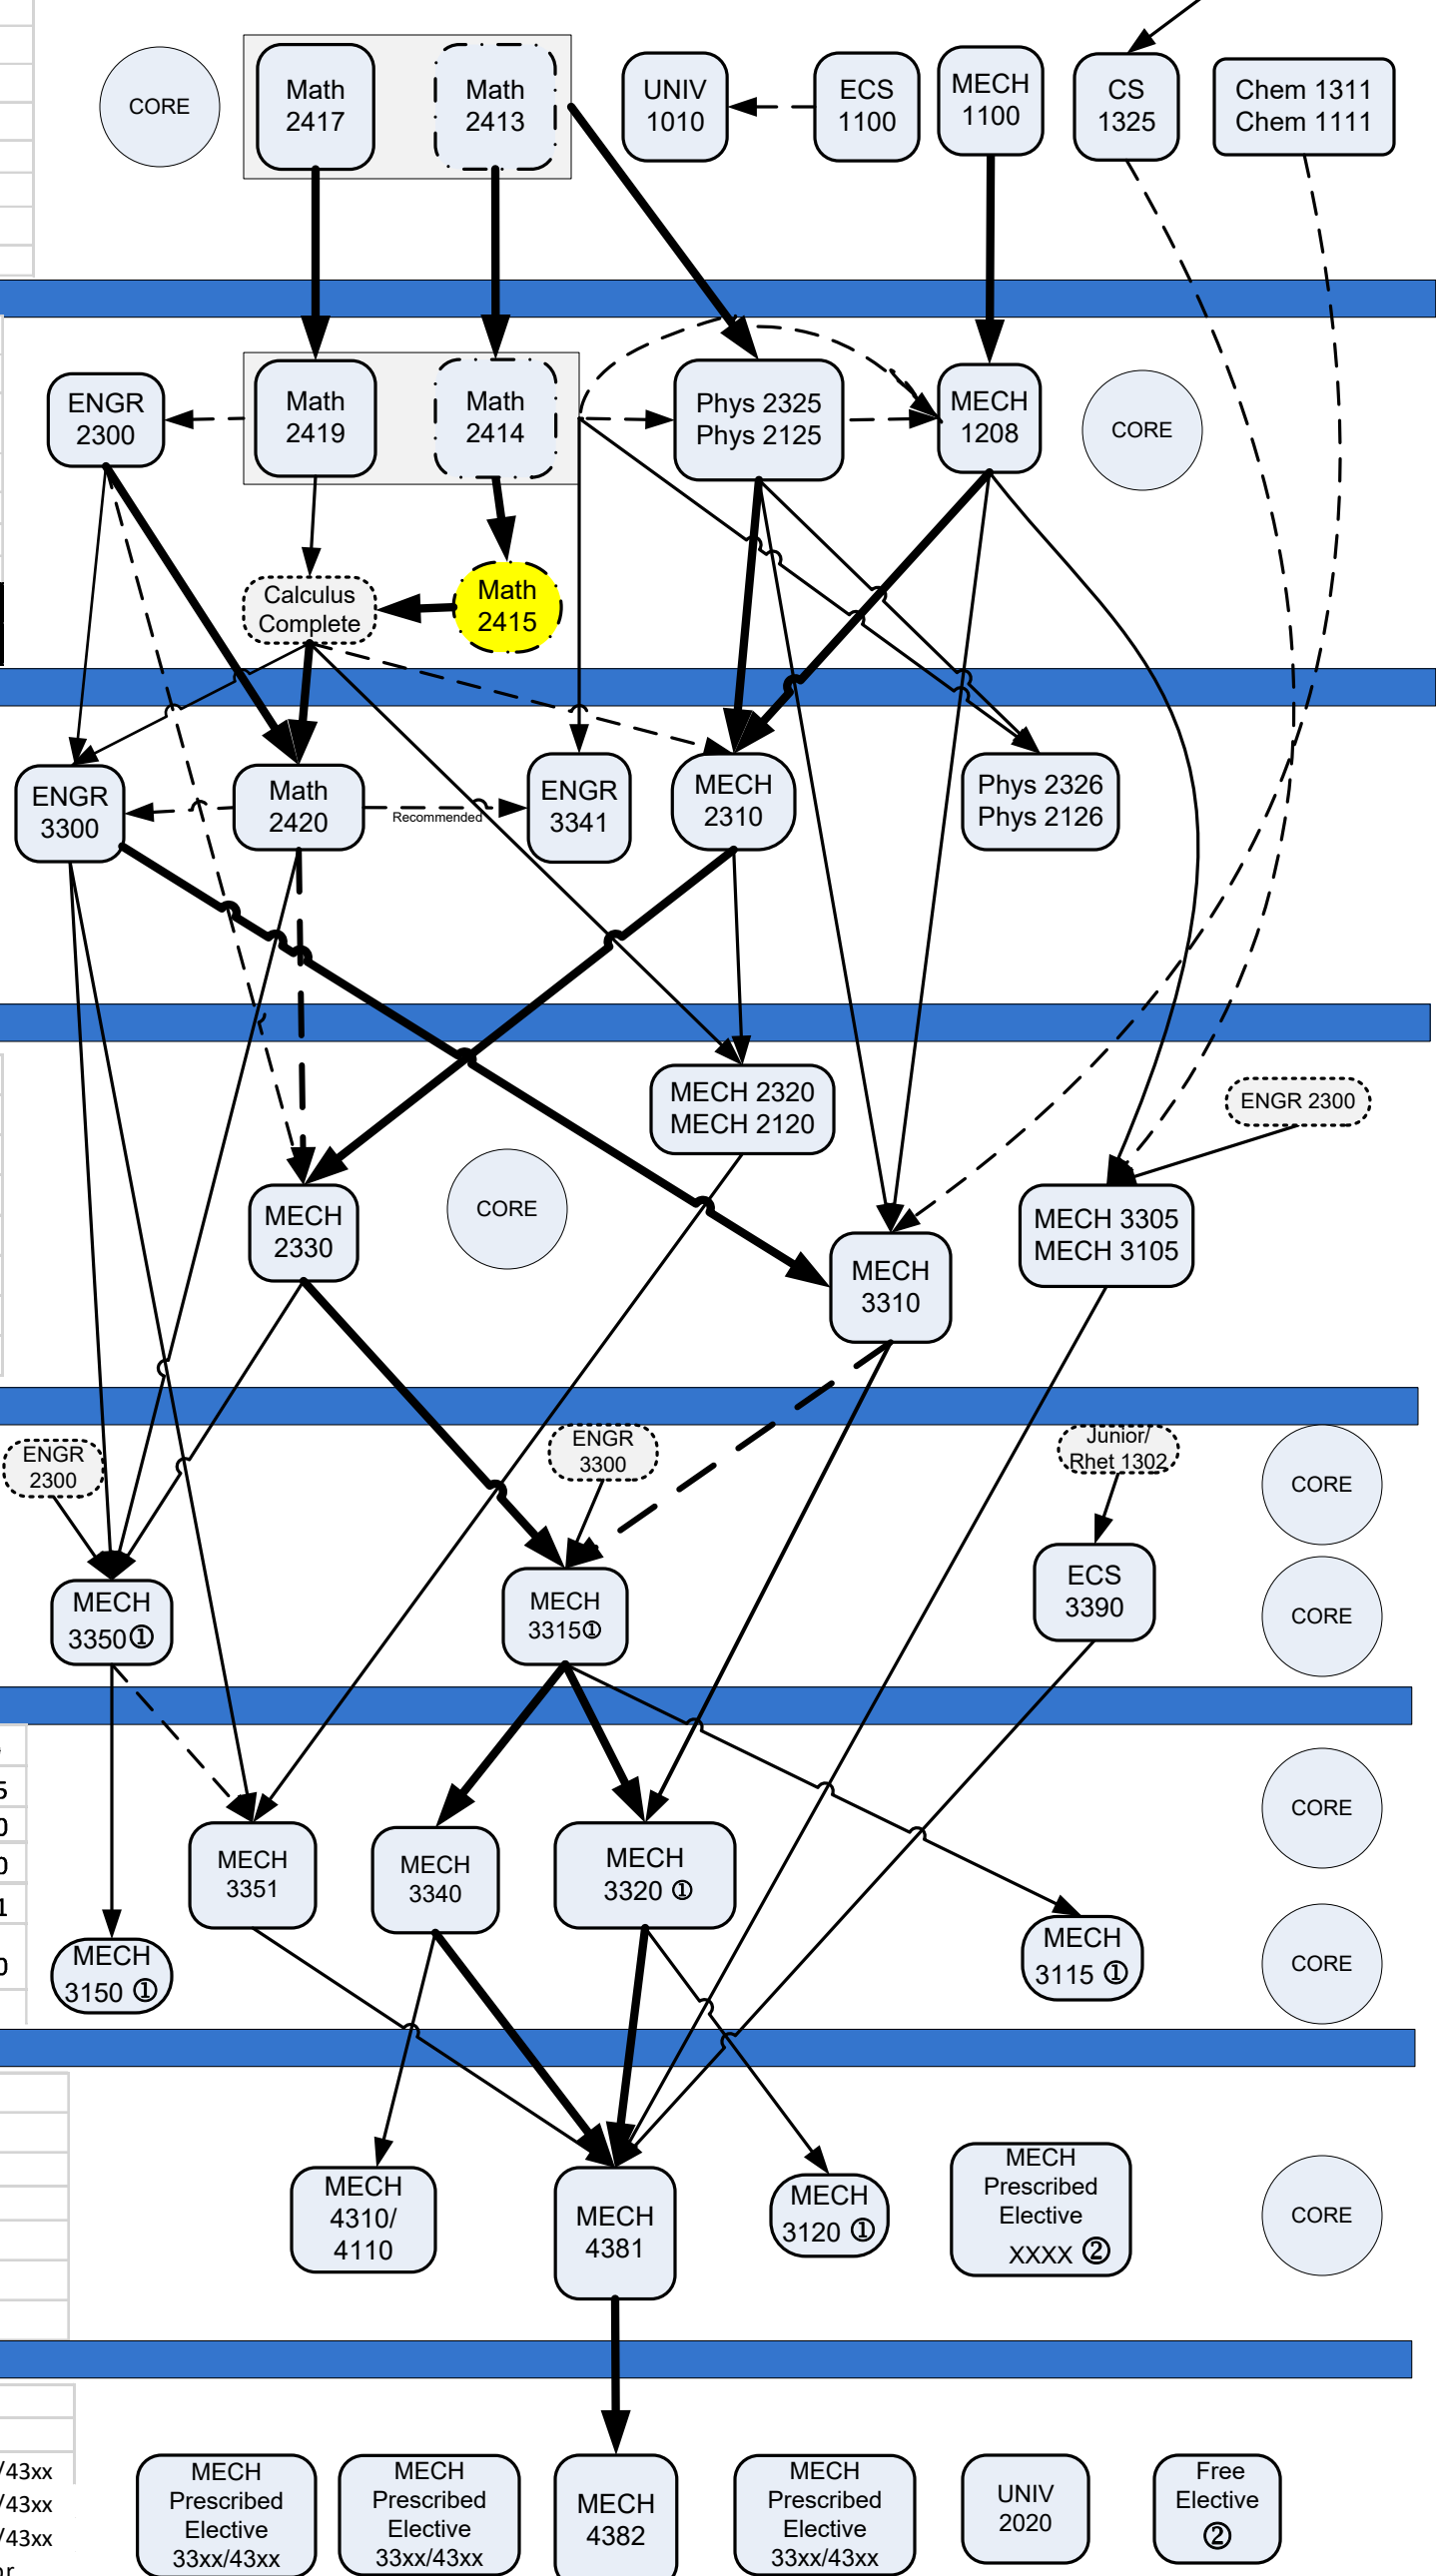

Freshman (16 SCH)

Description	Course No
Introduction to Engr & CS	ECS 1100
Differential Calculus or Calculus I	Math 2413 or 2417
Introduction to Programming	CS 1325
Introduction to MECH I	MECH 1100
General Chemistry & Lab	Chem 1311/1111
Freshman Seminar	UNIV 1010
3 hours CORE: choices below	

Junior (15 SCH)

Description	Course No
Prof & Tech Communication	ECS 3390
Fluid Mechanics	Mech 3315
Kinematics & Dynamics	Mech 3350
6 hours CORE: see below	

Junior (17 SCH)

Description	Course No
Fluid Mechanics Lab	Mech 3115
Kinematics & Dynamics Lab	Mech 3150
Heat Transfer	Mech 3320
Design of Mechanical Systems	Mech 3351
Systems Dyn Modeling & Analysis	Mech 3340
6 hours CORE: see below	

Senior (14 SCH)

Description	Course No
Heat Transfer Lab	Mech 3120
Systems and Controls Lab	Mech 4110
Systems and Controls	Mech 4310
Senior Design Project I	Mech 4381
Mech Prescribed Elective (3)	Mech XXXX
3 hours CORE: see below	

Core Choices

Rhet 1302	3 hours From:	3 hours From:	6 hours From:	3 hours From:
Govt 2305 Govt 2306	Ahst 1303, 1304, 2331 Arts 1301 Danc 1310 Film 2332 Musi 1306 Thea 1310	Ams 2300, 2341 Huma 1301 Lit 2331 Phil 1301 Phil 1316, 1317	Hist 1301 Hist 1302 Hist 2301 Hist 2330 Hist 2332	ECON 2301 ECON 2302 PSY 2301 PSY 2314 SOC 1301 SOC 2300