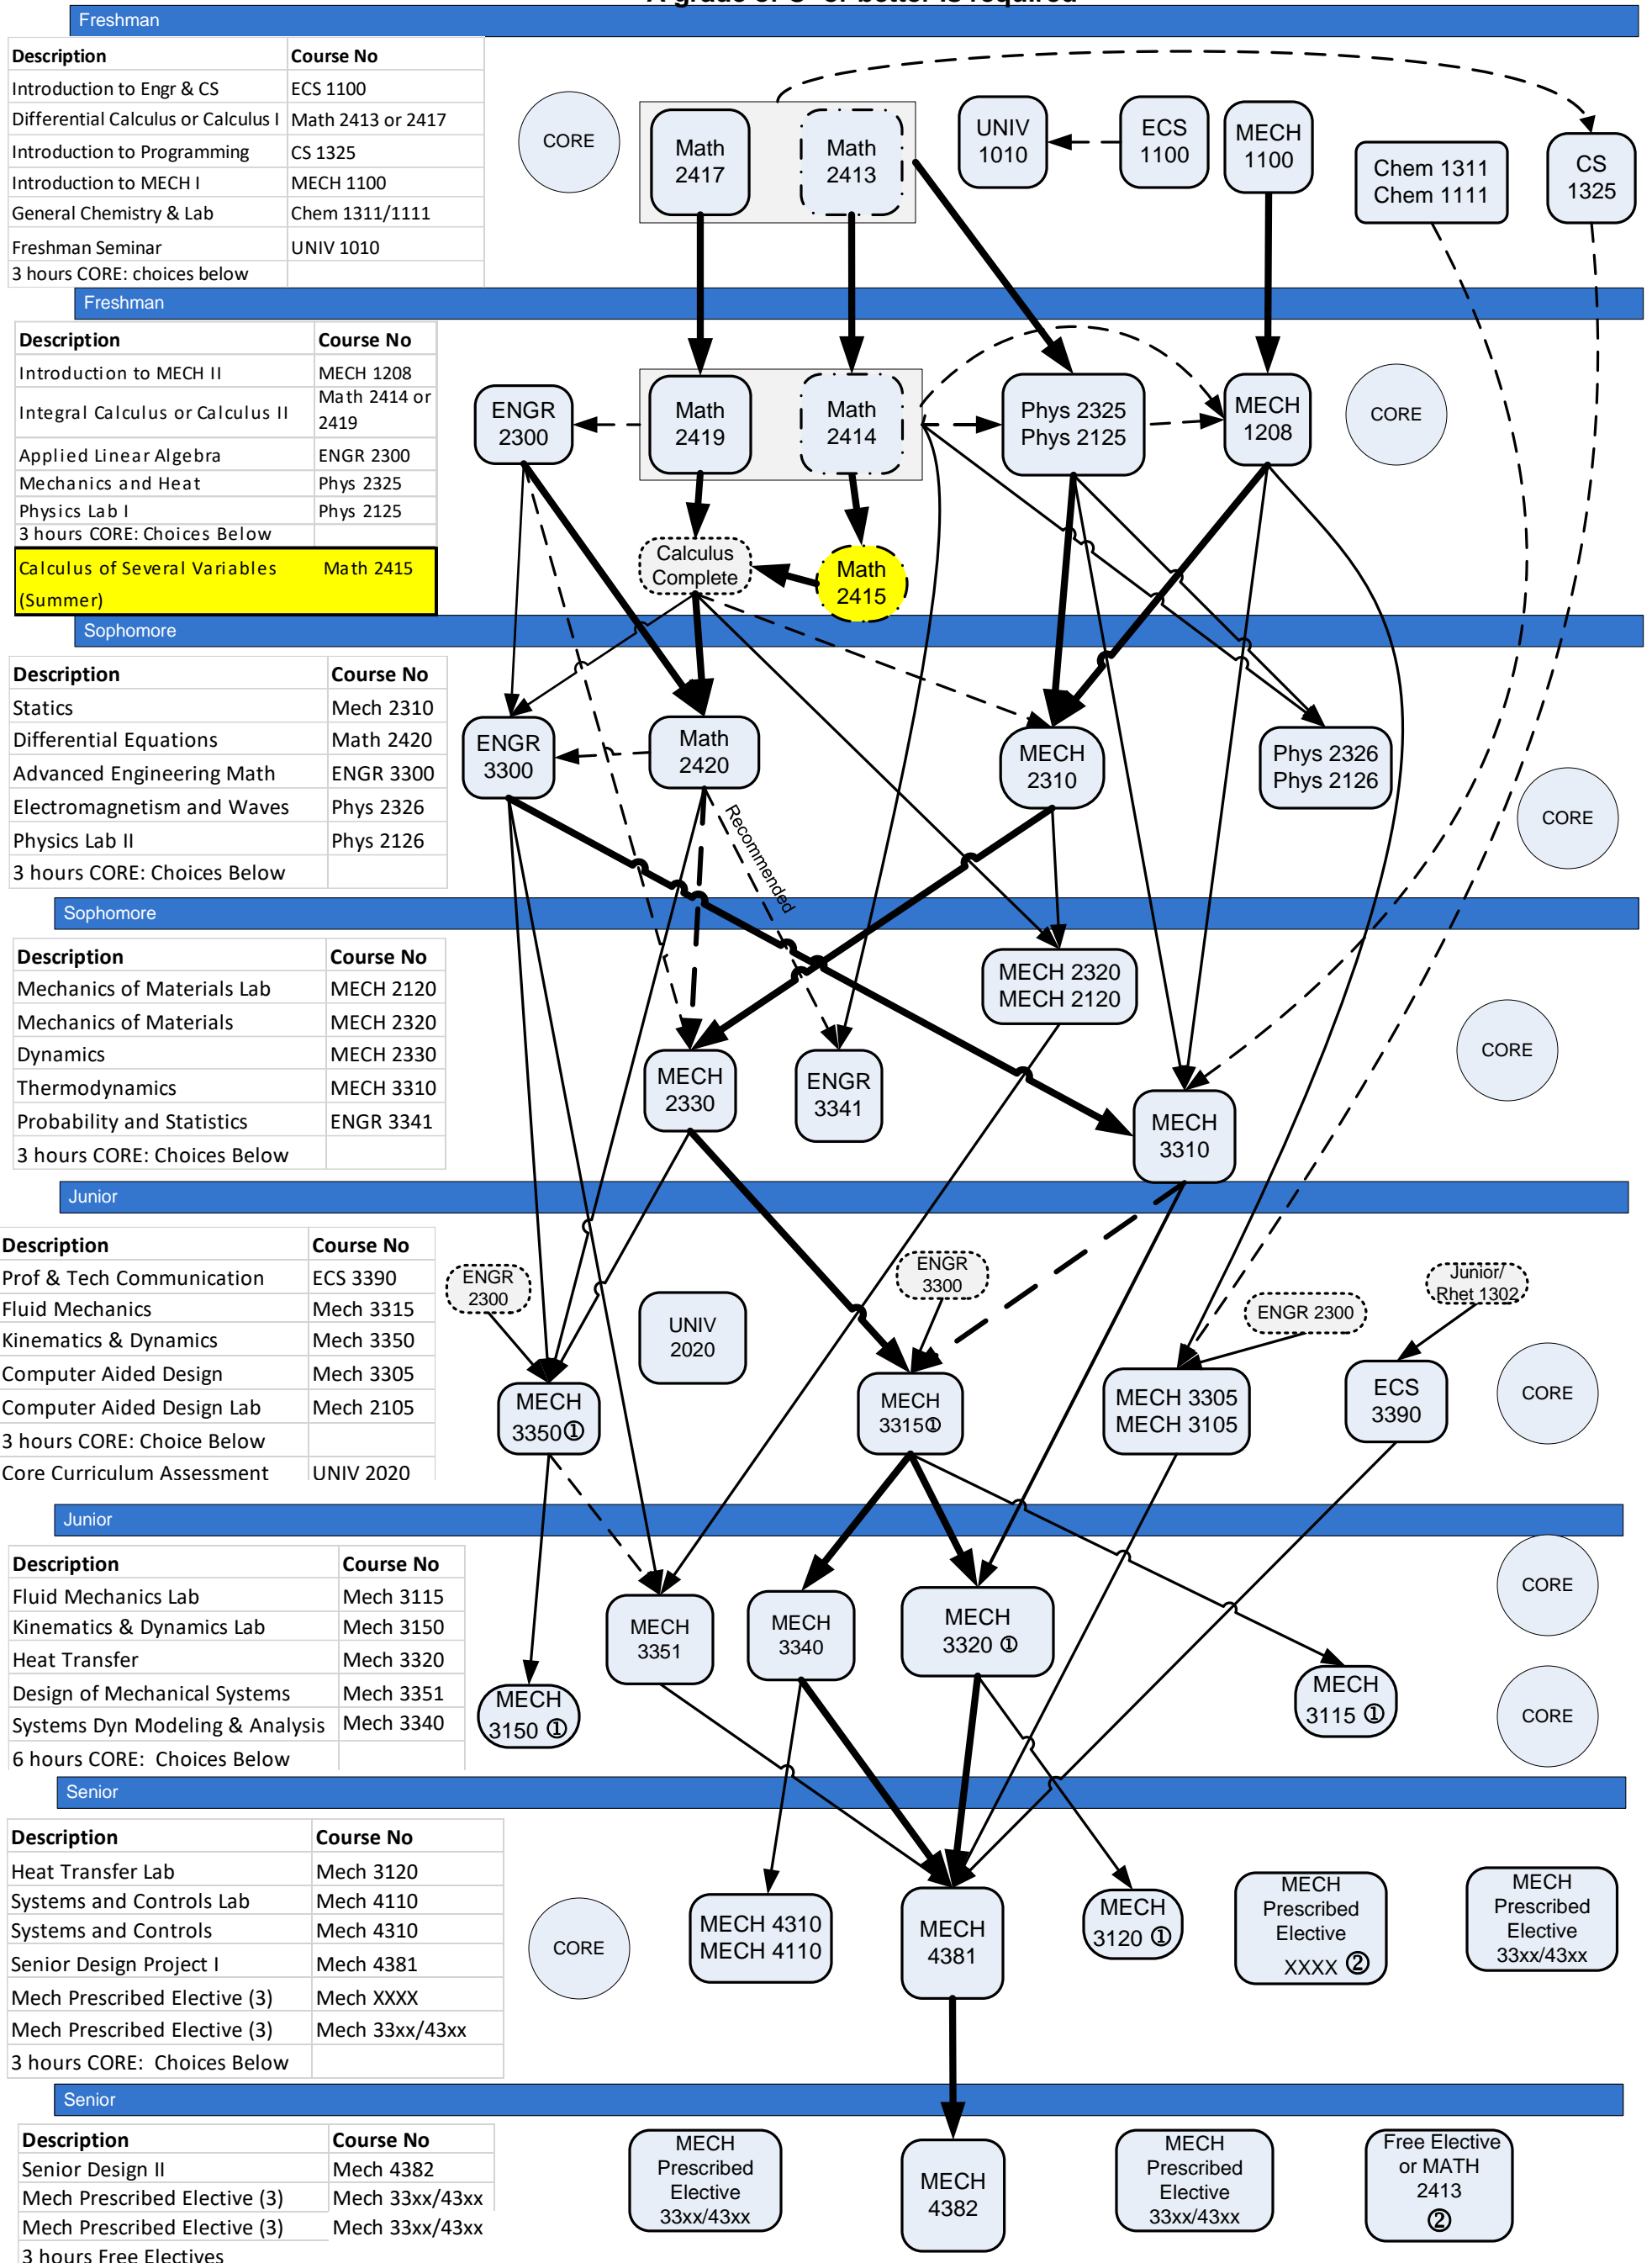

# BS Mechanical Engineering Suggested Four Year Plan 2022 – 2023 Catalog

A grade of C- or better is required

Description	Course No
Introduction to Engr & CS	ECS 1100
Differential Calculus or Calculus I	Math 2413 or 2417
Introduction to Programming	CS 1325
Introduction to MECH I	MECH 1100
General Chemistry & Lab	Chem 1311/1111
Freshman Seminar	UNIV 1010
3 hours CORE: choices below	

Description	Course No
Introduction to MECH II	MECH 1208
Integral Calculus or Calculus II	Math 2414 or 2419
Applied Linear Algebra	ENGR 2300
Mechanics and Heat	Phys 2325
Physics Lab I	Phys 2125
3 hours CORE: Choices Below	
Calculus of Several Variables (Summer)	Math 2415

Description	Course No
Statics	Mech 2310
Differential Equations	Math 2420
Advanced Engineering Math	ENGR 3300
Electromagnetism and Waves	Phys 2326
Physics Lab II	Phys 2126
3 hours CORE: Choices Below	

Description	Course No
Mechanics of Materials Lab	MECH 2120
Mechanics of Materials	MECH 2320
Dynamics	MECH 2330
Thermodynamics	MECH 3310
Probability and Statistics	ENGR 3341
3 hours CORE: Choices Below	

Description	Course No
Fluid Mechanics Lab	Mech 3115
Kinematics & Dynamics Lab	Mech 3150
Heat Transfer	Mech 3320
Design of Mechanical Systems	Mech 3351
Systems Dyn Modeling & Analysis	Mech 3340
6 hours CORE: Choices Below	