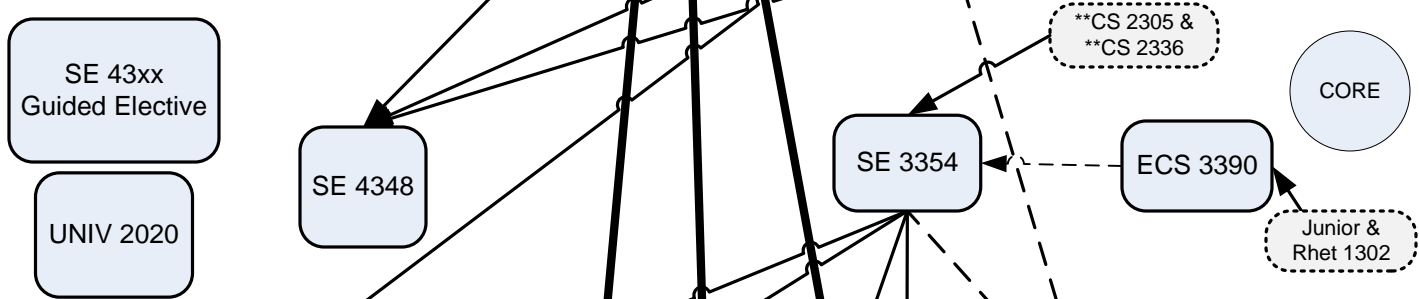

Sophomore

Description	Course No
Mathematics Foundations of SE	SE 3306
Computer Architecture	SE 2340
Electricity and Magnetism	Phys 2326
Electricity and Magnetism Lab	Phys 2126
6 hours CORE: Choices below	

Sophomore

Description	Course No
Probability & Statistics in CS	SE 3341
Algorithms Analysis & Data Struct	SE 3345
C/C++ Prog'ing in a UNIX Env.	SE 3377
Linear Algebra	Math 2418
3 hours CORE: Choices below	

Junior

Description	Course No
Software Engineering	SE 3354
Operating Systems	SE 4348
SE Guided Elective	SE 43XX
Prof & Tech Communication	ECS 3390
3 hours CORE: Choices below	
Core Curriculum Assessment	UNIV 20202