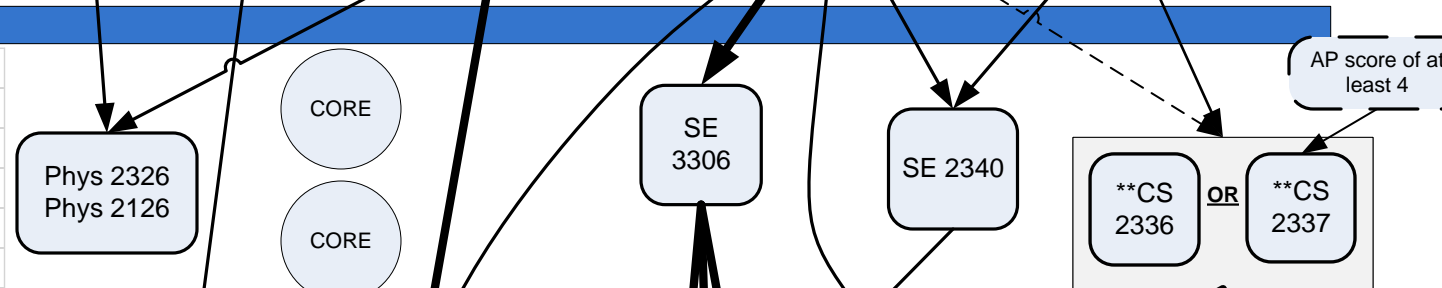

Sophomore

Description	Course No
Mathematics Foundations of SE	SE 3306
Computer Architecture	SE 2340
Electricity and Magnetism	Phys 2326
Electricity and Magnetism Lab	Phys 2126
6 hours CORE: Choices below