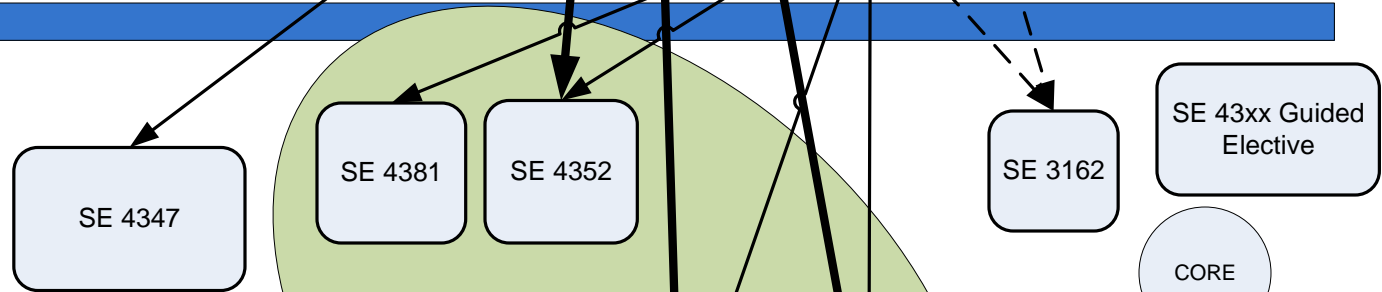

Junior

Description	Course No
Software Project Planning & Mgmt.	SE 4381
Software Architecture & Design	SE 4352
3 hours SE Guided Elective	SE 43XX
Database Systems	SE 4347
Prof. Responsibility in CS & SE	SE/CS 3162