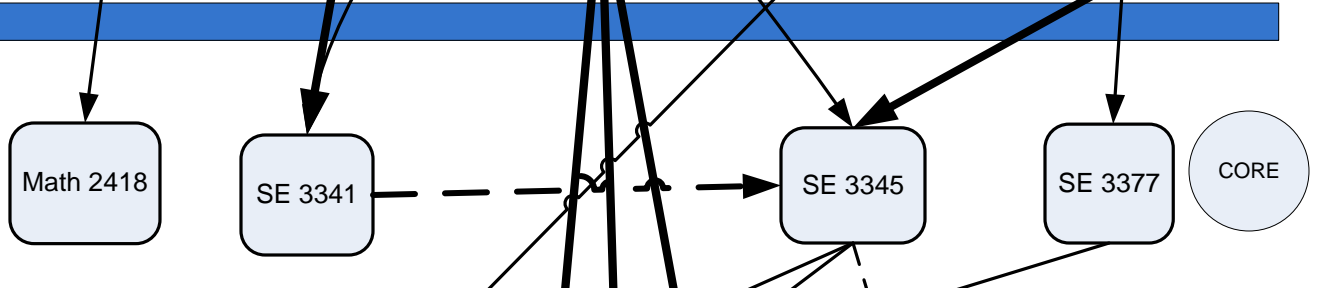

Sophomore

Description	Course No
Mathematics Foundations of SE	SE 3306
Computer Architecture	SE 2340
Electricity and Magnetism	Phys 2326
Electricity and Magnetism Lab	Phys 2126
6 hours CORE: Choices below	

Sophomore

Description	Course No
Probability & Statistics in CS	SE 3341
Algorithms Analysis & Data Struct	SE 3345
C/C++ Prog'ing in a UNIX Env.	SE 3377
Linear Algebra	Math 2418
3 hours CORE: Choices below	