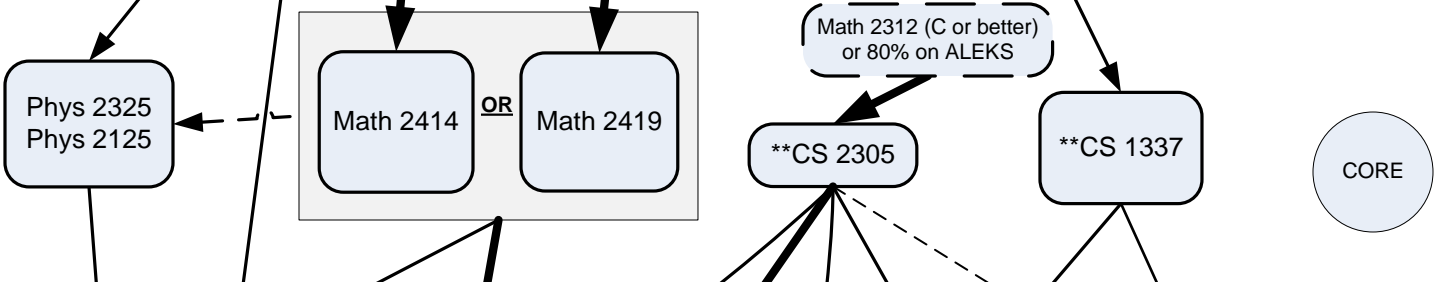

Freshman

Description	Course No
Computer Science I	CS 1337
Discrete Mathematics I	CS 2305
Calculus II	Math 2414 or 2419
Mechanics and Heat	Phys 2325
Mechanics and Heat Lab	Phys 2125
3 hours CORE: Choices below