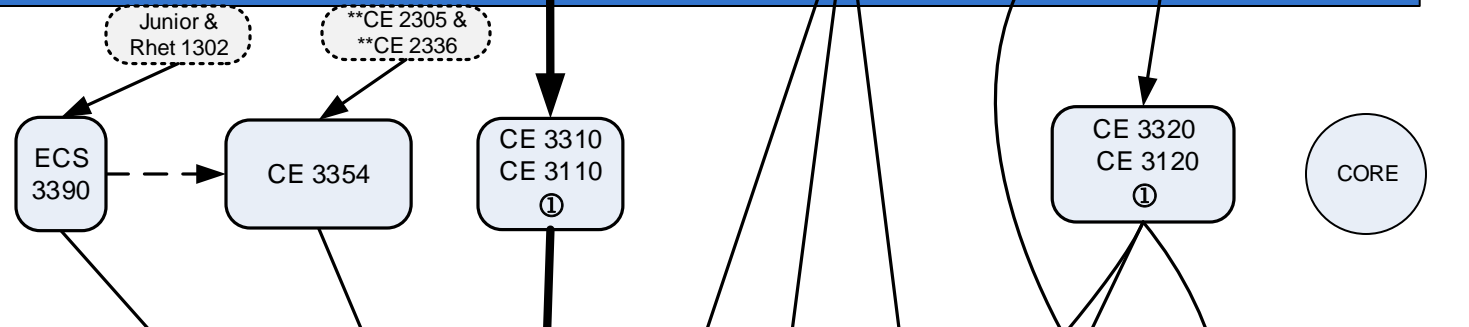

Junior

Description	Course No
Electronic Devices	CE 3310
Electronic Devices Lab	CE 3110
Software Engineering	CE 3354
Prof & Tech Communication	ECS 3390
Digital Circuits	CE 3320
Digital Circuits Lab	CE 3120
3 hours CORE: Choices below