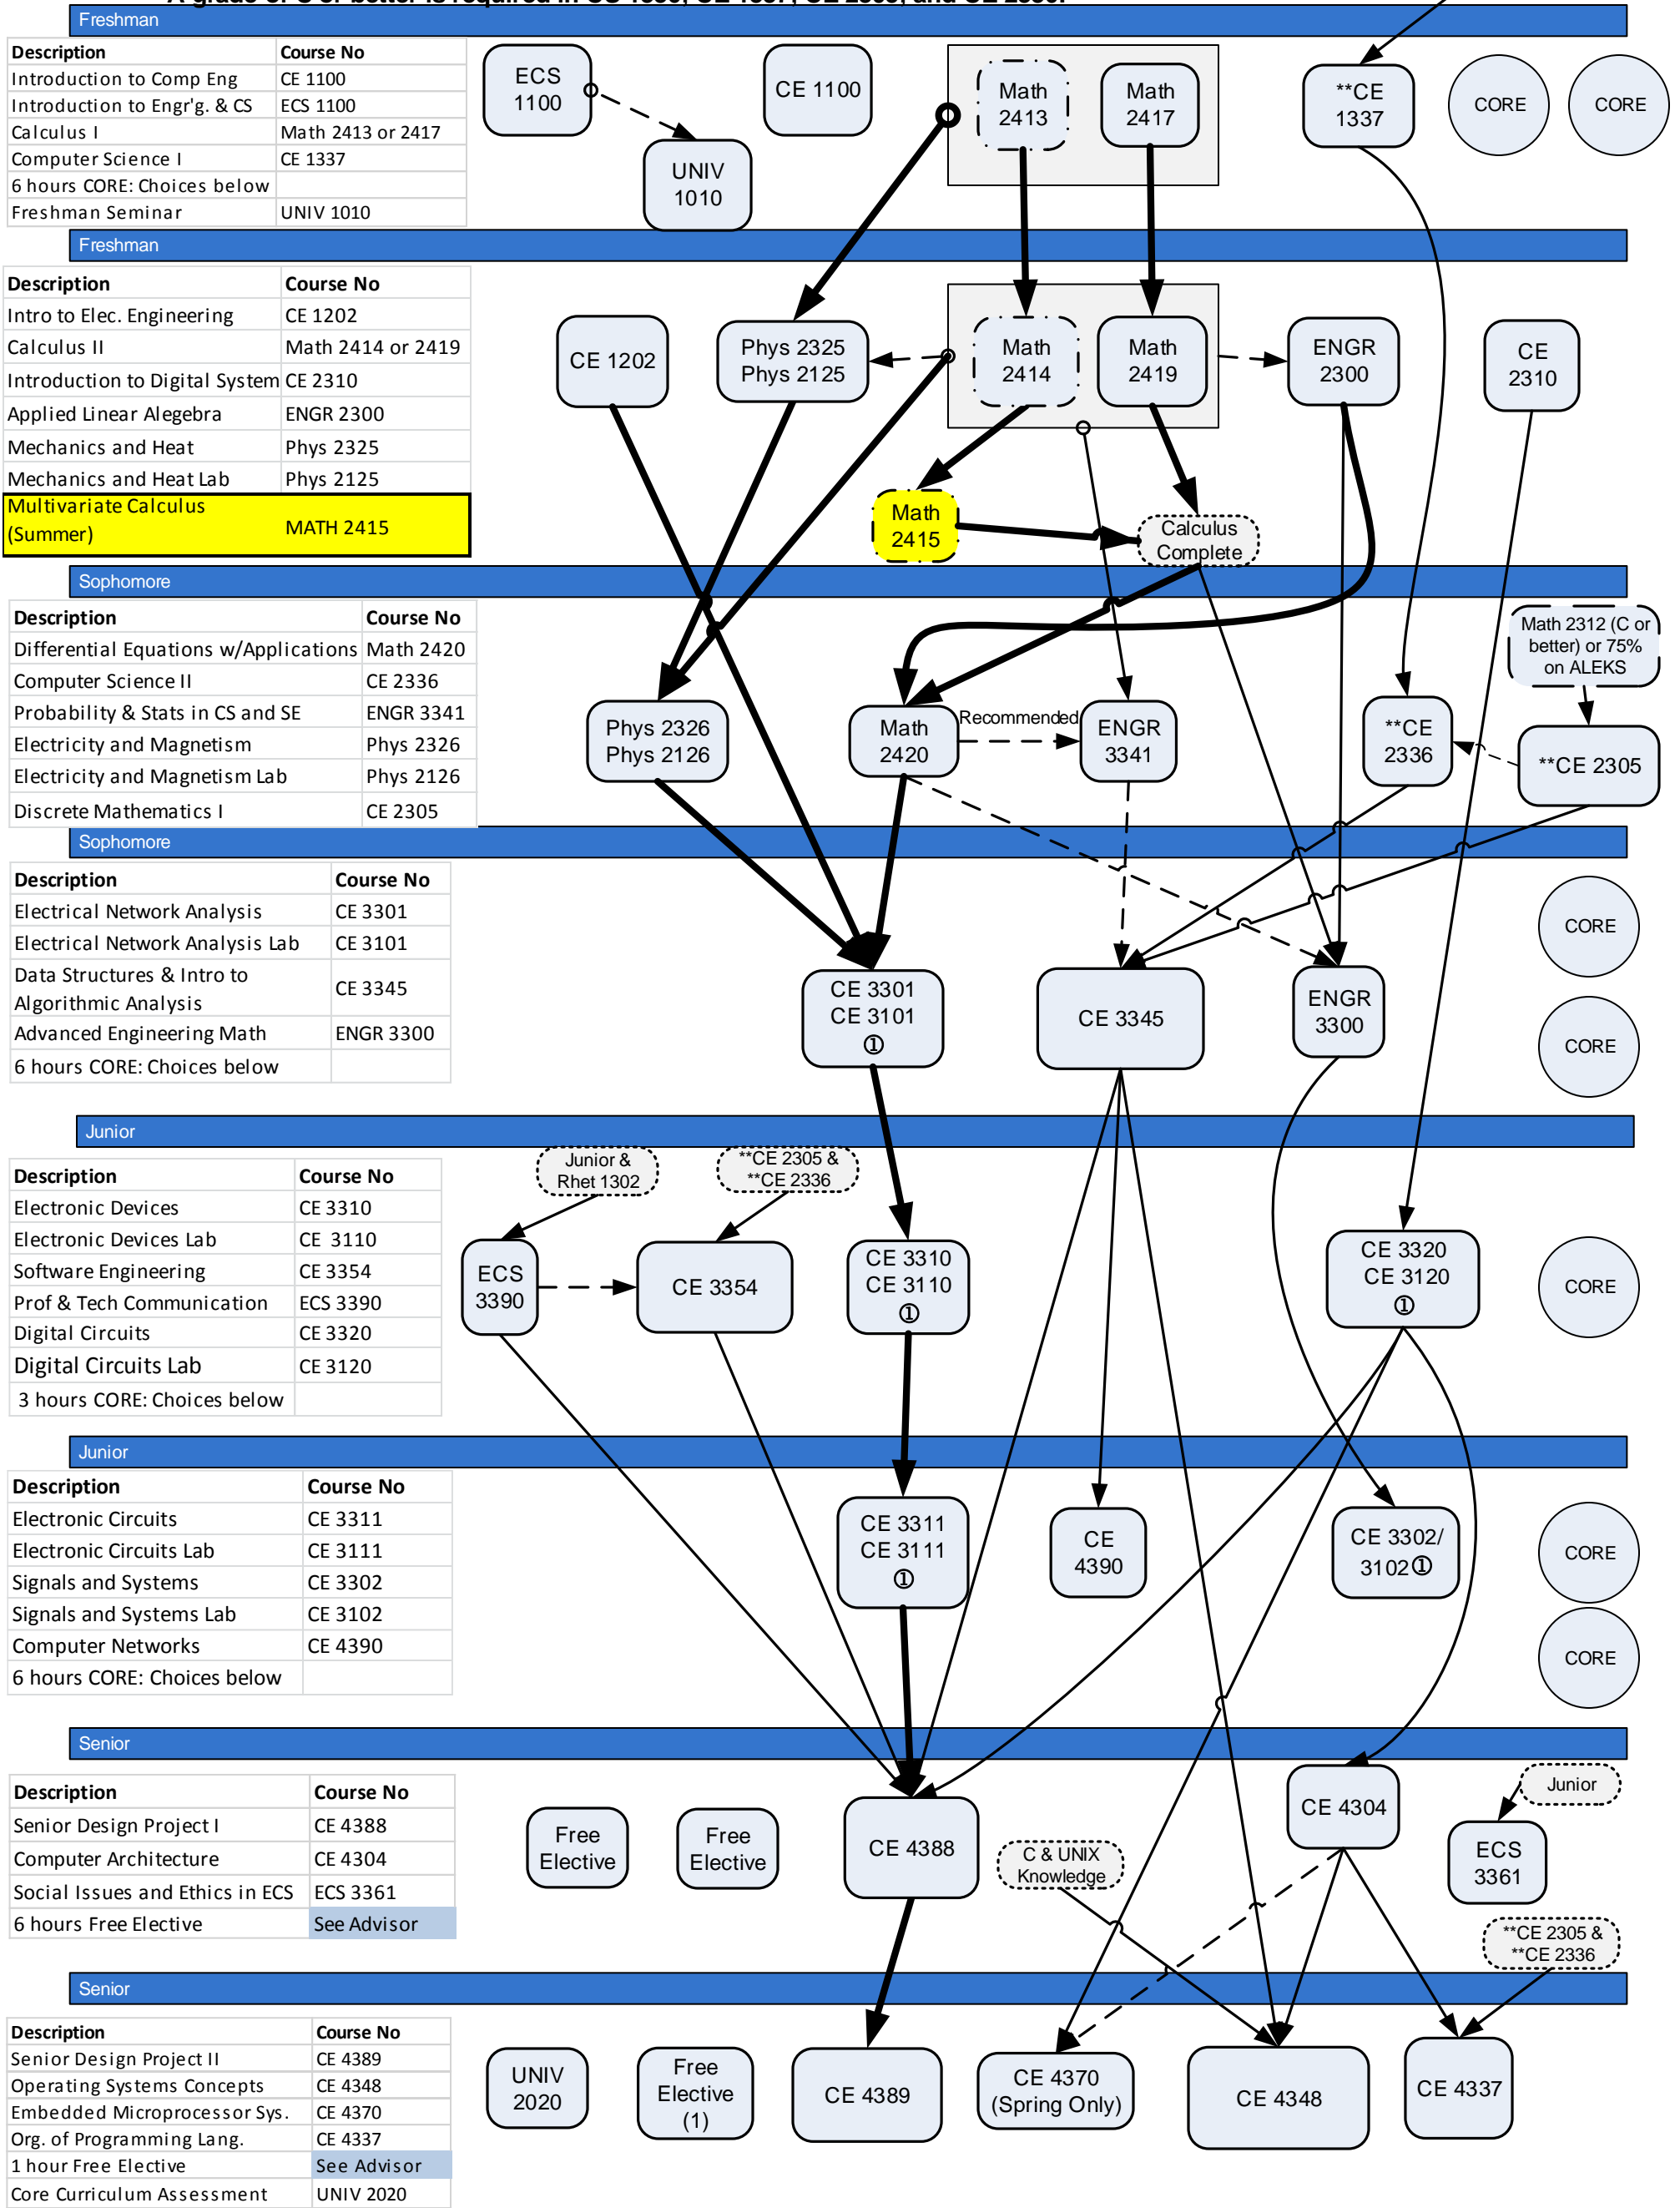

# BS Computer Engineering Suggested Four Year Plan 2017 – 2018 Catalog

6/1/2017

A grade of C- or better is required in each class.

\*\*A grade of C or better is required in CS 1336, CE 1337, CE 2305, and CE 2336.

CS 1336 is required of students with no prior programming experience  
Not For Credit in ECS C or better needed

\*\*CS 1336  
CS 1136

Core Choices			
<b>Rhet 1302</b>	<b>3 hours From:</b> Ahst 1303, 1304, 2331 Arts1301 Danc 1310 Film 2332 Musi 1306 Thea 1310	<b>3 hours From:</b> Ams 2300 Ams 2341 Huma 1301 Lit 2331 Phil 1301 Phil 2316, 2317	<b>6 hours From:</b> Hist 1301 Hist 1302 Hist 2301 Hist 2330 Hist 2332
<u>Govt 2305</u> <u>Govt 2306</u>			

Ⓞ RHET1302 Pre-Req. to some Labs: TAKE BY 3<sup>RD</sup> SEMESTER!

**Courses may be taken in any order, as long as prerequisites are met.**

**LEGEND**

Prereq Critical Path  
 Pre-requisite  
 Pre- or Co-requisite