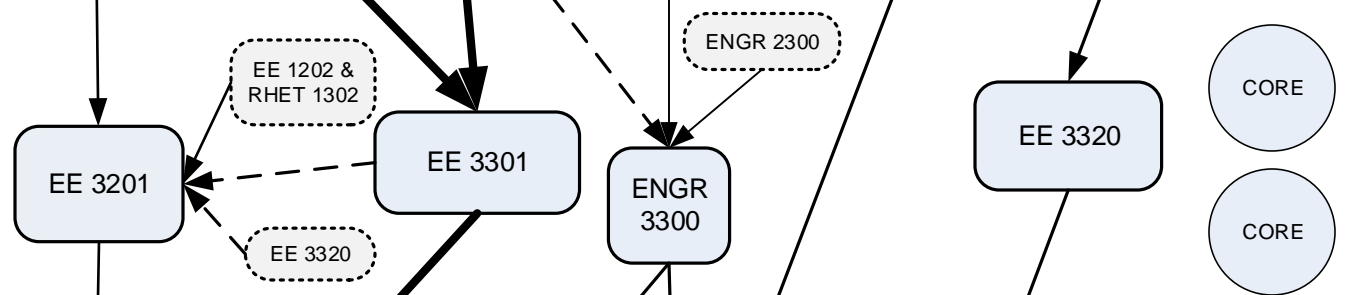

Sophomore

Description	Course No
Electrical Network Analysis	EE 3301
Digital Circuits	EE 3320
Advanced Engineering Math	ENGR 3300
Fundamentals I	EE 3201
6 hours CORE: Choices below