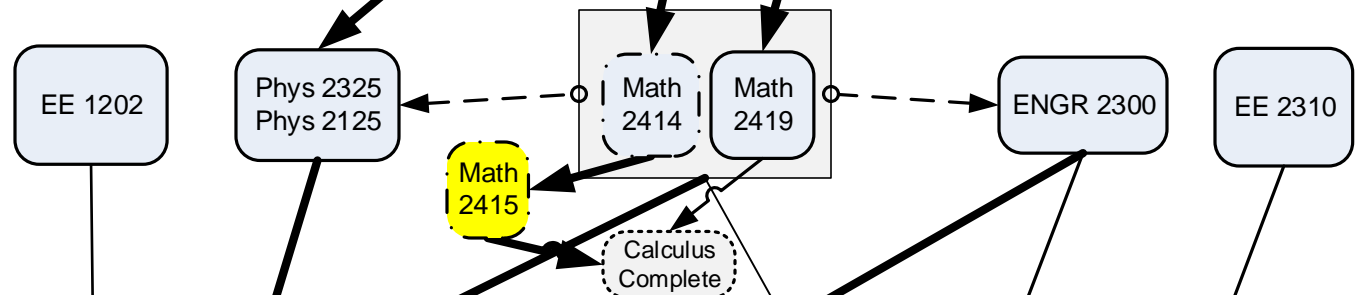

A grade of C- or better is required

Freshman

Description	Course No
Introduction to Engr & CS	ECS 1100
Introduction to EE	EE 1100
Introduction to Programming	CS 1325
Calculus I	Math 2413 or 2417
6 hours CORE: Choices below	
Freshman Seminar	UNIV 1010

Sophomore

Description	Course No
Differential Equations	Math 2420
Probability Theory & Statistics	ENGR 3341
Electricity and Magnetism	Phys 2326
Electricity and Magnetism Lab	Phys 2126
6 hours CORE: Choices below	