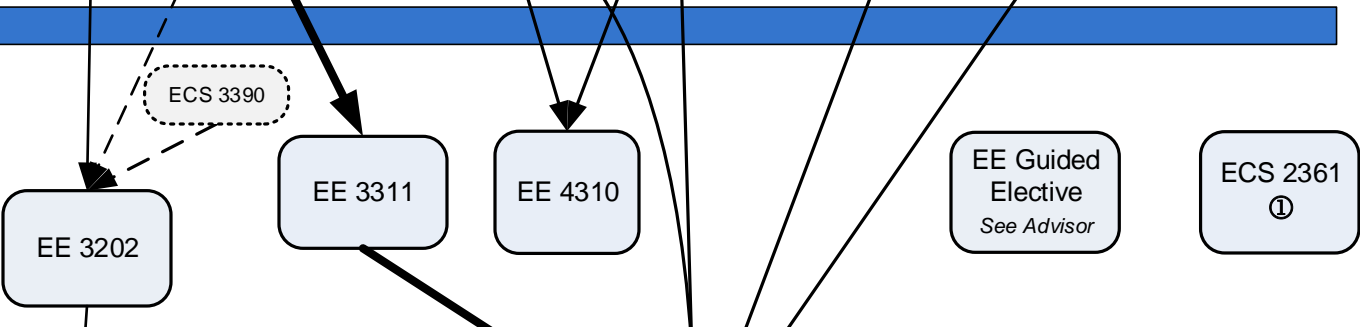

Sophomore

Description	Course No
Electrical Network Analysis	EE 3301
Digital Circuits	EE 3320
Advanced Engineering Math	ENGR 3300
Fundamentals I	EE 3201
6 hours CORE: Choices below	

Junior

Description	Course No
Signals and Systems	EE 3302
Electronic Devices	EE 3310
Prof & Tech Communication	ECS 3390
General Chemistry	Chem 1311
General Chemistry Lab	Chem 1111
3 hours CORE: Choices below	

Junior

Description	Course No
Electronic Circuits	EE 3311
Systems and Controls	EE 4310
Social Issues & Ethics in Sci/ Tech	ECS 2361
Fundamentals II	EE 3202
3 hours EE Guided Elective	EE 43XX

Senior

Description	Course No
Senior Design Project I	EE 4388
Electromagnetic Engineering	EE 4301
6 hours EE Guided Elective	EE 43XX
3 hours Free Elective	See Advisor
EE Elective Lab	EE 420X