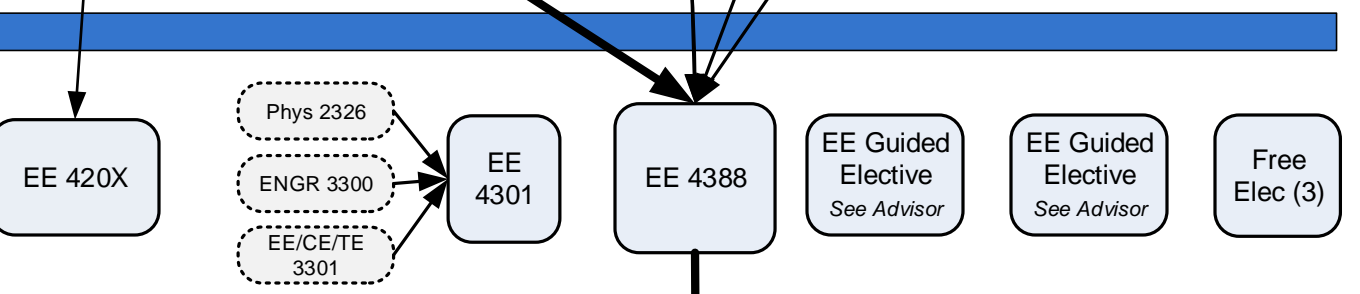

Sophomore

Description	Course No
Electrical Network Analysis	EE 3301
Digital Circuits	EE 3320
Advanced Engineering Math	ENGR 3300
Fundamentals I	EE 3201
6 hours CORE: Choices below	

Junior

Description	Course No
Signals and Systems	EE 3302
Electronic Devices	EE 3310
Prof & Tech Communication	ECS 3390
General Chemistry	Chem 1311
General Chemistry Lab	Chem 1111
3 hours CORE: Choices below	

Junior

Description	Course No
Electronic Circuits	EE 3311
Systems and Controls	EE 4310
Social Issues & Ethics in Sci/ Tech	ECS 2361
Fundamentals II	EE 3202
3 hours EE Guided Elective	EE 43XX

Senior

Description	Course No
Senior Design Project I	EE 4388
Electromagnetic Engineering	EE 4301
6 hours EE Guided Elective	EE 43XX
3 hours Free Elective	See Advisor
EE Elective Lab	EE 420X