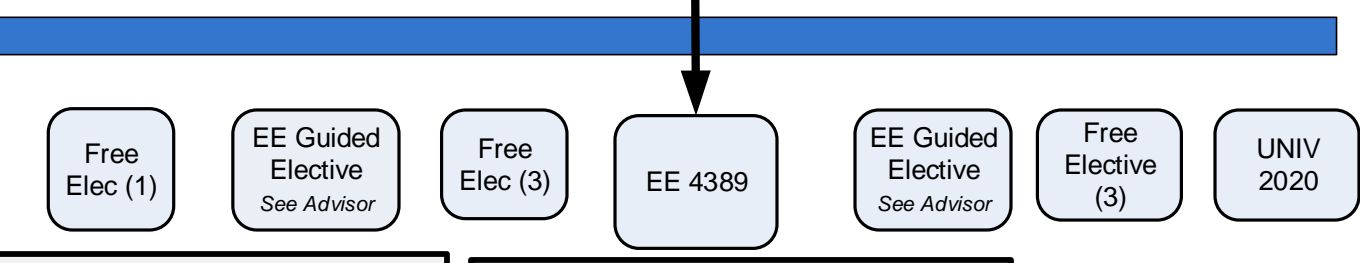

Junior

Description	Course No
Electronic Circuits	EE 3311
Systems and Controls	EE 4310
Social Issues & Ethics in Sci/ Tech	ECS 2361
Fundamentals II	EE 3202
3 hours EE Guided Elective	EE 43XX

Senior

Description	Course No
Senior Design Project I	EE 4388
Electromagnetic Engineering	EE 4301
6 hours EE Guided Elective	EE 43XX
3 hours Free Elective	See Advisor
EE Elective Lab	EE 420X

Senior

Description	Course No
Senior Design Project II	EE 4389
6 hours EE Guided Elective	EE 43XX
7 hours Free Elective	See Advisor
Core Curriculum Assessment	UNIV 2020

Core Choices

Rhet 1302	3 hours From:	3 hours From:	6 hours From:
Govt 2305 Govt 2306	Ahst 1303 or 1304 Ahst 2331 Arts1301 Danc 1310 Film 2332 Musi 1306 Thea 1310	Ams 2300 Ams 2341 Huma 1301 Lit 2331 Phil 1301 Phil 2316 or 2317	Hist 1301 Hist 1302 Hist 2301 Hist 2330 Hist 2332