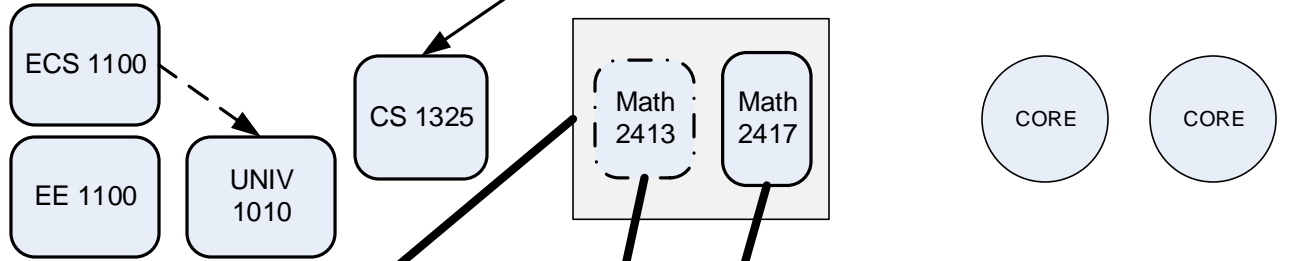

BS Electrical Engineering Suggested Four Year Plan 2019-2020 Catalog

CS 1336/1136
Programming
Fundamentals

CS1336 is required of
students with no prior
programming experience
Not For Credit in ECS
C- or better needed

A grade of C- or better is required

Freshman

Description	Course No
Introduction to Engr & CS	ECS 1100
Introduction to EE	EE 1100
Introduction to Programming	CS 1325
Calculus I	Math 2413 or 2417
6 hours CORE: Choices below	
Freshman Seminar	UNIV 1010