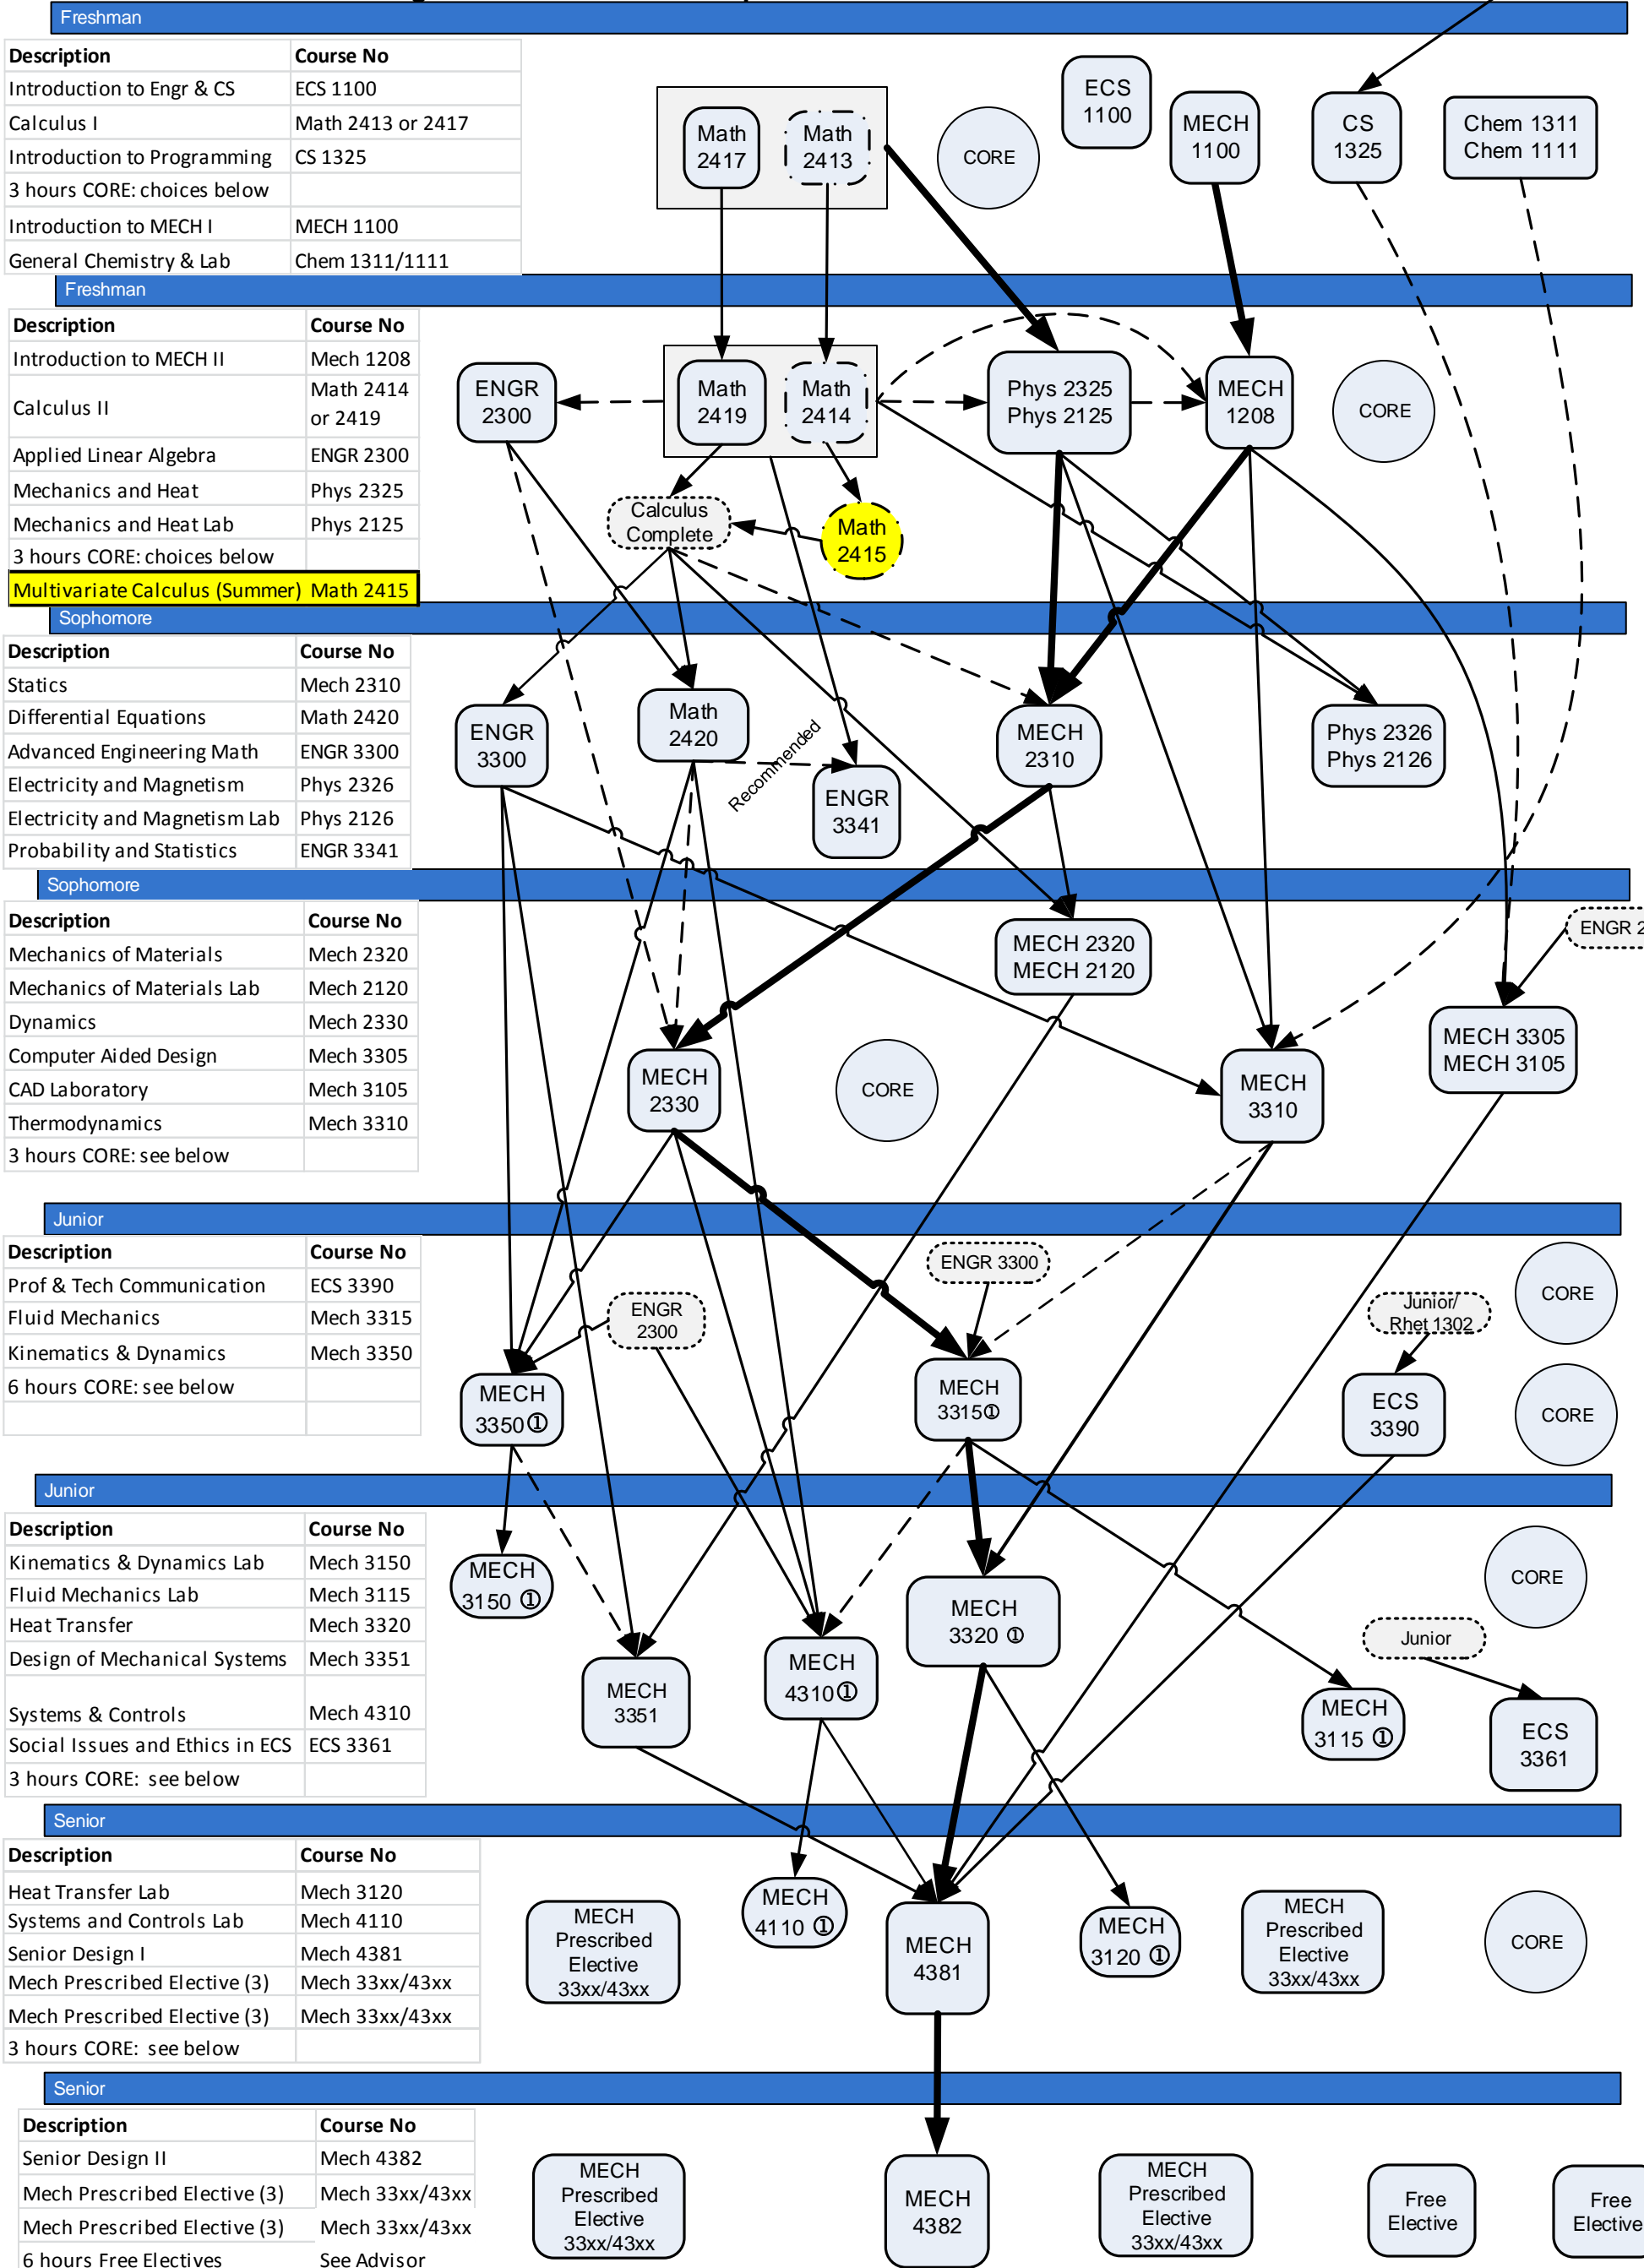

# BS Mechanical Engineering Suggested Four Year Plan 2016 – 17 Catalog

6/1/2016

A grade of C- or better is required

CS 1336 is required of students with no prior programming experience  
Not For Credit in ECS  
C- or better needed

CS 1336/1136  
Programming Fundamentals

Core Choices			
<b>Rhet 1302</b>	<b>3 hours From:</b> Ahst 1303, 1304, 2331 Arts1301 Danc 1310 Dram 1310 Film 2332 Musi 1306	<b>3 hours From:</b> Ams 2300, 2341 Huma 1301 Lit 2331 Phil 1301 Phil 1316, 1317	<b>6 hours From:</b> Hist 1301 Hist 1302 Hist 2301 Hist 2330 Hist 2332

Ⓢ take LAB next long semester

Courses may be taken in any order, as long as prerequisites are met.

**LEGEND**

- Prereq Critical Path (thick solid arrow)
- Pre-requisite (solid arrow)
- Pre- or Co-requisite (dashed arrow)