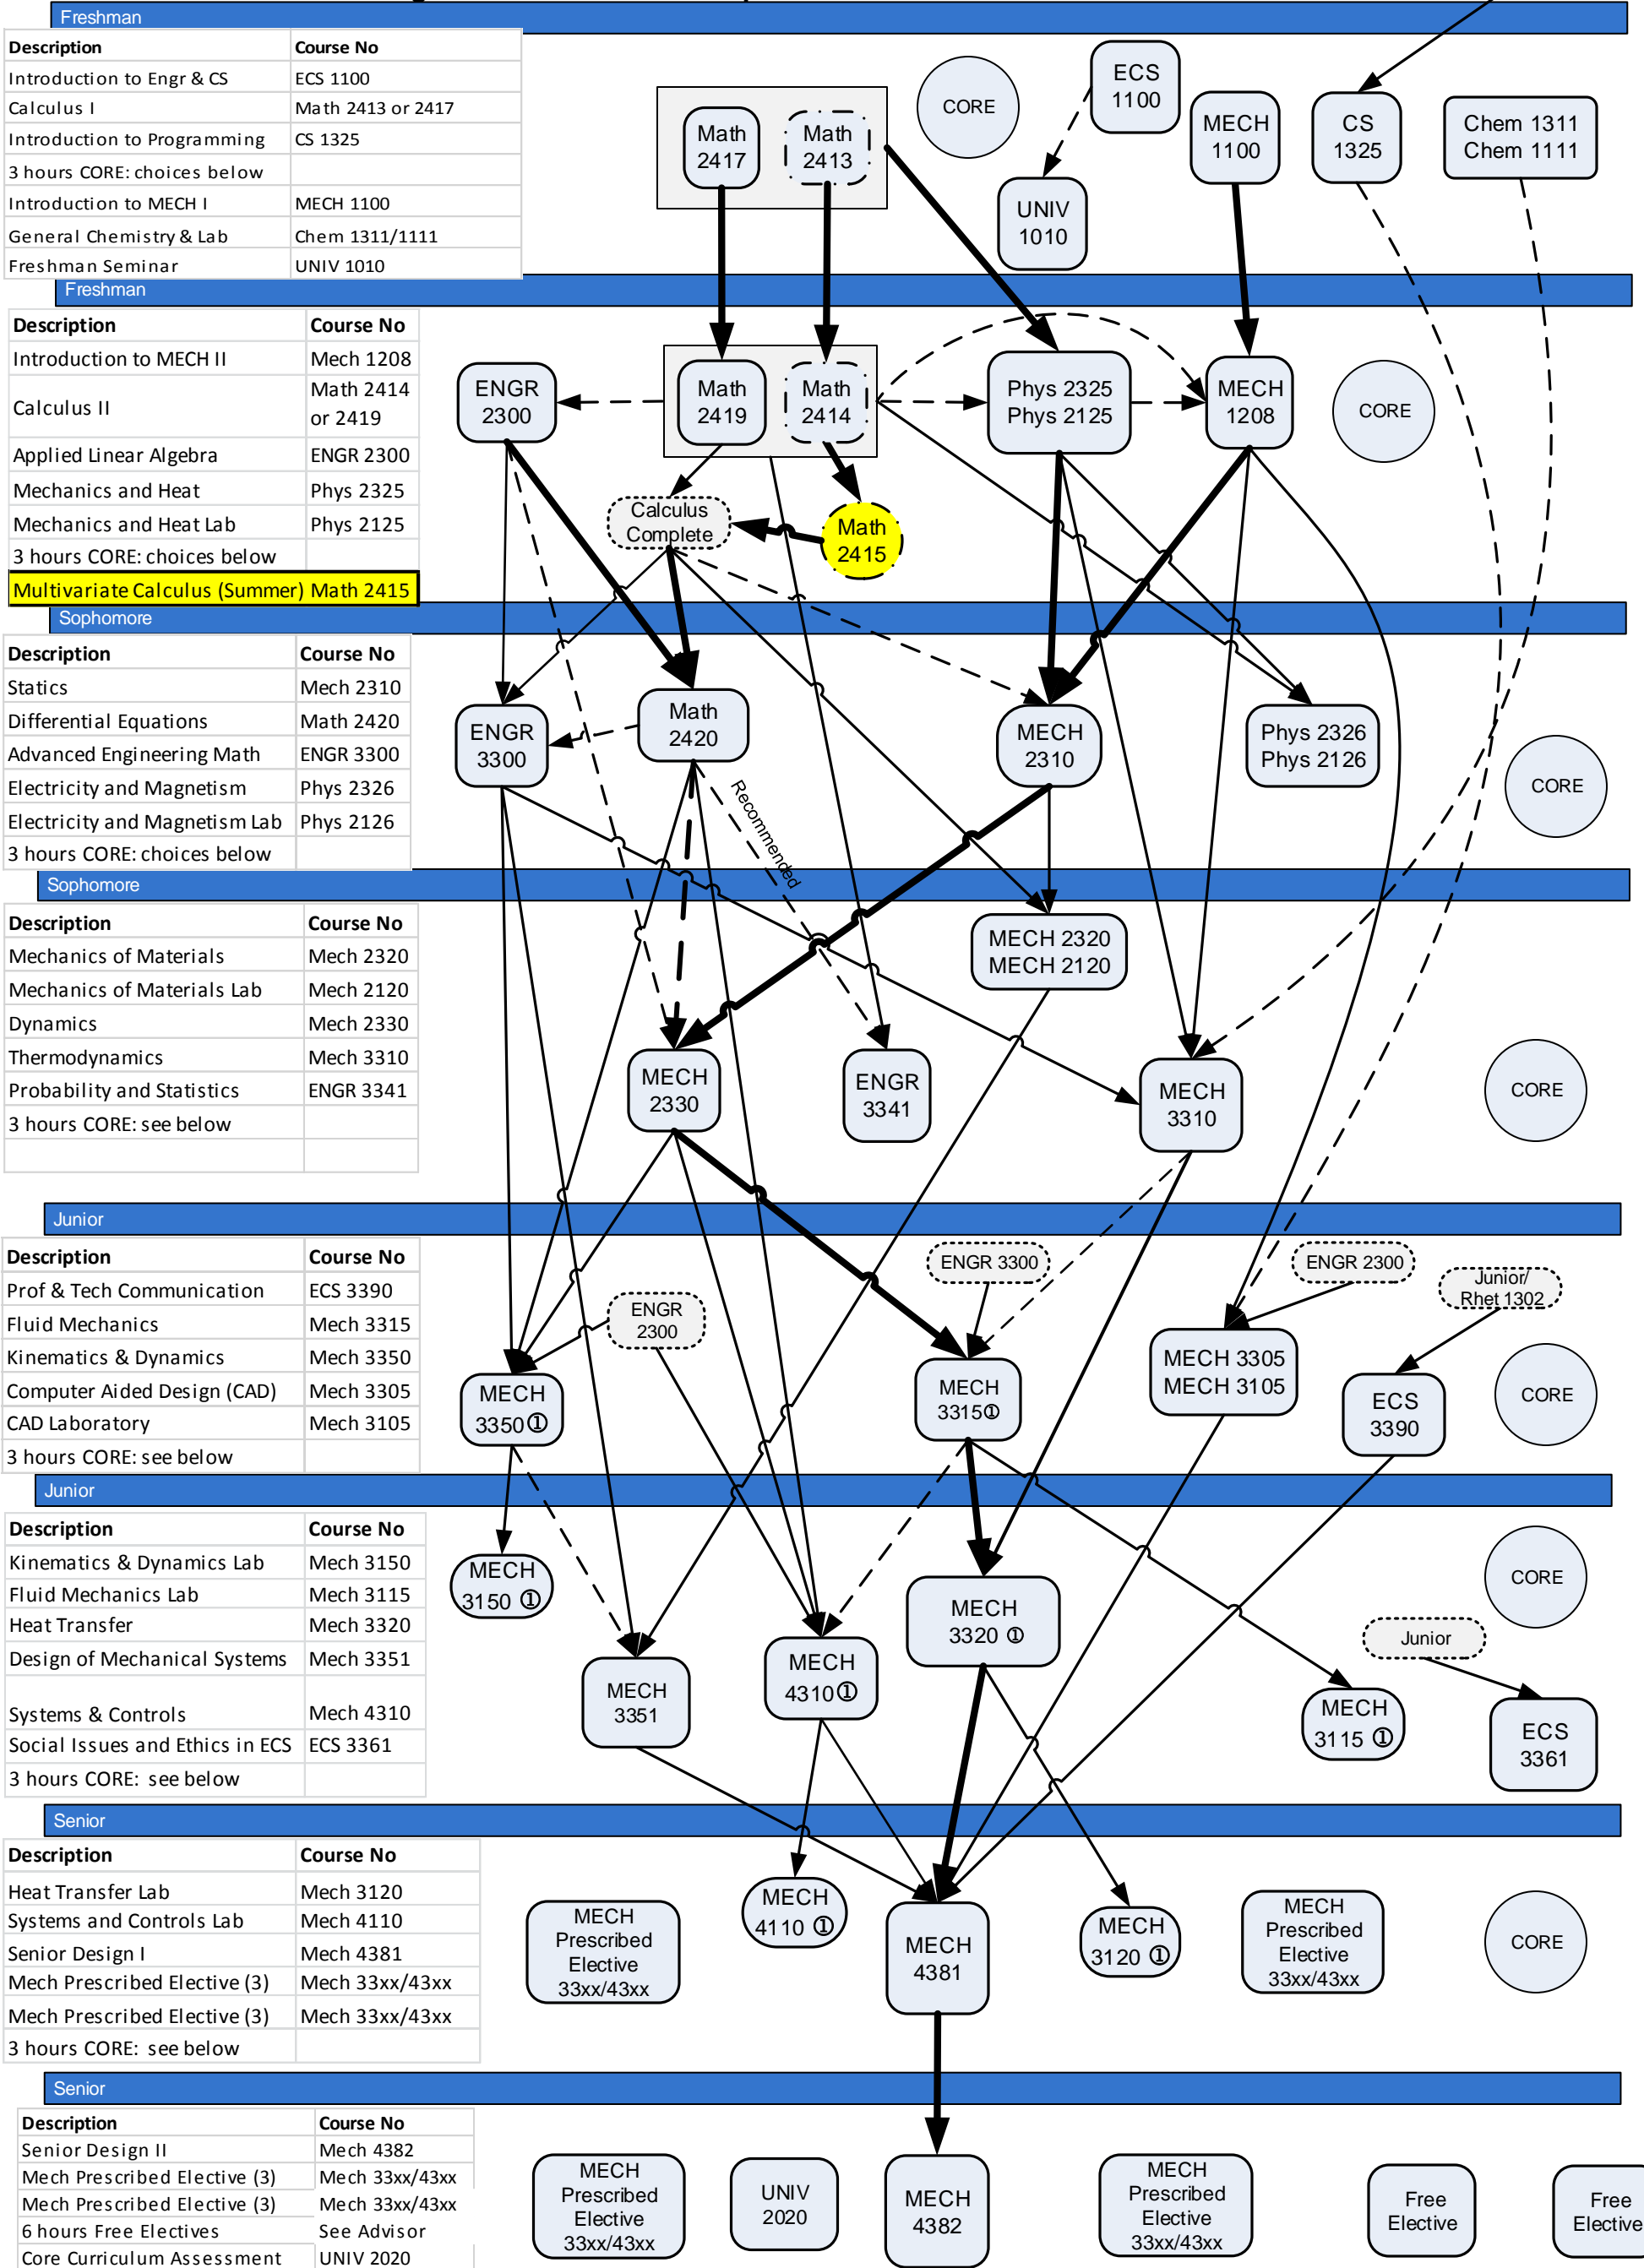

BS Mechanical Engineering Suggested Four Year Plan

2017 – 2018 Catalog

6/1/2017

A grade of C- or better is required

CS 1336 is required of students with no prior programming experience
Not For Credit in ECS
C- or better needed

CS 1336/1136
Programming Fundamentals

Core Choices			
Rhet 1302	3 hours From: Ahst 1303, 1304, 2331 Arts1301 Danc 1310 Film 2332 Musi 1306 Thea 1310	3 hours From: Ams 2300, 2341 Huma 1301 Lit 2331 Phil 1301 Phil 1316, 1317	6 hours From: Hist 1301 Hist 1302 Hist 2301 Hist 2330 Hist 2332

Ⓢ take LAB next long semester

Courses may be taken in any order, as long as prerequisites are met.

LEGEND	
→ (thick arrow)	Prereq Critical Path
→ (thin arrow)	Pre-requisite
→ (dashed arrow)	Pre- or Co-requisite