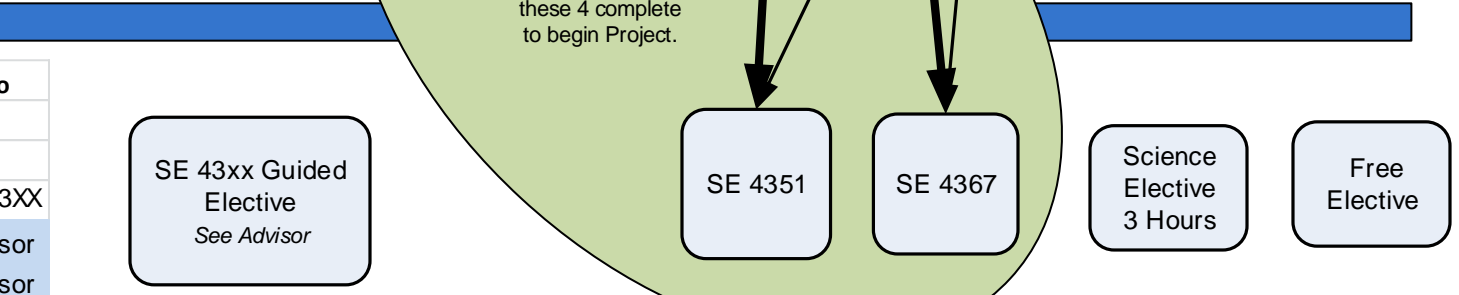

Senior

Description	Course No
Software Testing, Verif, Valid, QA	SE 4367
Requirements Engineering	SE 4351
3 hours SE Guided Elective	SE/CS 43XX
3 hours Free Elective	See Advisor
3 hours Science Elective	See Advisor