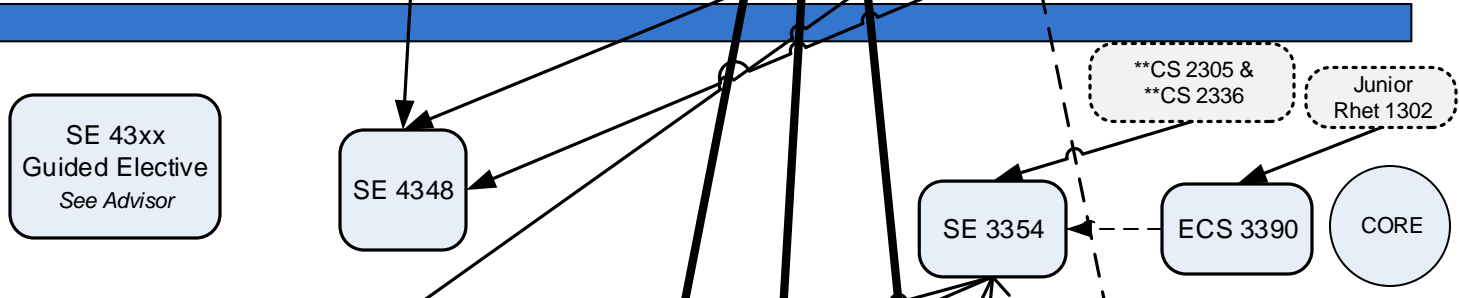

Sophomore

Description	Course No
Probability & Statistics in CS	SE 3341
Algorithms Analysis & Data Struct	SE 3345
C/C++ Prog'ing in a UNIX Env.	SE 3376
Linear Algebra	Math 2418
3 hours CORE: Choices below	

At this point, you should choose a domain.

Junior

Description	Course No
Software Engineering	SE 3354
Operating Systems	SE 4348
SE Guided Elective	SE 43XX
Prof & Tech Communication	ECS 3390
3 hours CORE: Choices below	