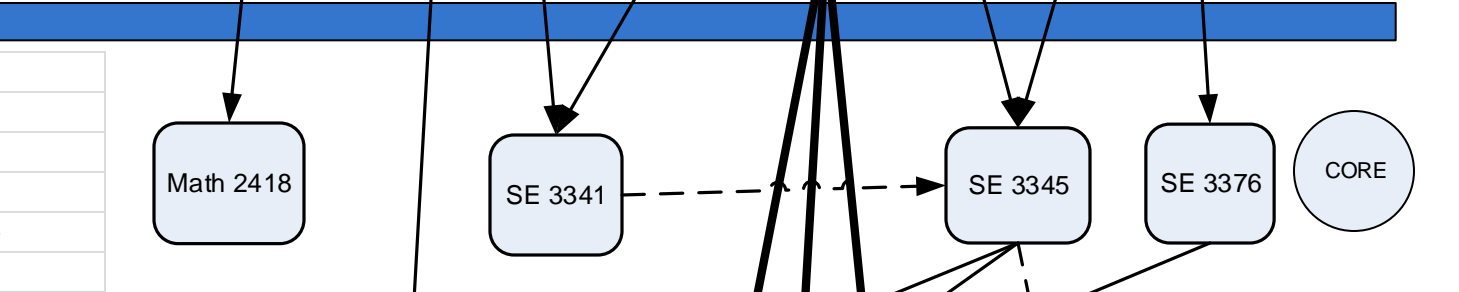

Description	Course No
Introduction to CS & SE	CS 1200
Introduction to Engr & CS	ECS 1100
Calculus I	Math 2413 or 2417
Computer Science I	CS 1337
6 hours CORE: Choices below	

Freshman

Description	Course No
Computer Science II	CS 2336
Discrete Mathematics I	CS 2305
Calculus II	Math 2414 or 2419
Mechanics and Heat	Phys 2325
Mechanics and Heat Lab	Phys 2125
3 hours CORE: Choices below	

Sophomore

Description	Course No
Mathematics Foundations of SE	SE 3306
Computer Architecture	SE 3340
Electricity and Magnetism	Phys 2326
Electricity and Magnetism Lab	Phys 2126
6 hours CORE: Choices below	

Sophomore

Description	Course No
Probability & Statistics in CS	SE 3341
Algorithms Analysis & Data Struct	SE 3345
C/C++ Prog'ing in a UNIX Env.	SE 3376
Linear Algebra	Math 2418
3 hours CORE: Choices below	