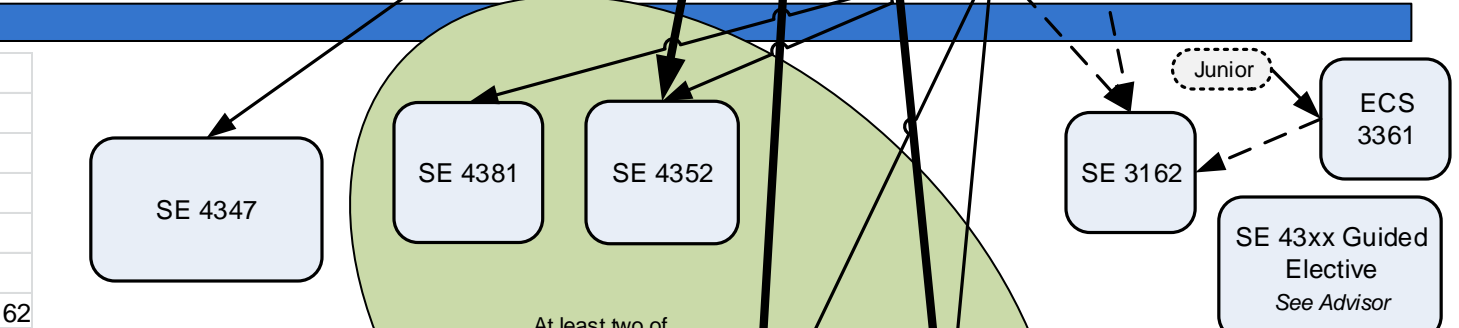

Sophomore

Description	Course No
Probability & Statistics in CS	SE 3341
Algorithms Analysis & Data Struct	SE 3345
C/C++ Prog'ing in a UNIX Env.	SE 3376
Linear Algebra	Math 2418
3 hours CORE: Choices below	

At this point, you should choose a domain.

Junior

Description	Course No
Software Engineering	SE 3354
Operating Systems	SE 4348
SE Guided Elective	SE 43XX
Prof & Tech Communication	ECS 3390
3 hours CORE: Choices below	

Junior

Description	Course No
Software Project Planning & Mgmt.	SE 4381
Software Architecture & Design	SE 4352
3 hours SE Guided Elective	SE 43XX
Social Issues & Ethics in ECS	ECS 3361
Database Systems	SE 4347
Prof. Responsibility in CS & SE	SE/CS 3162