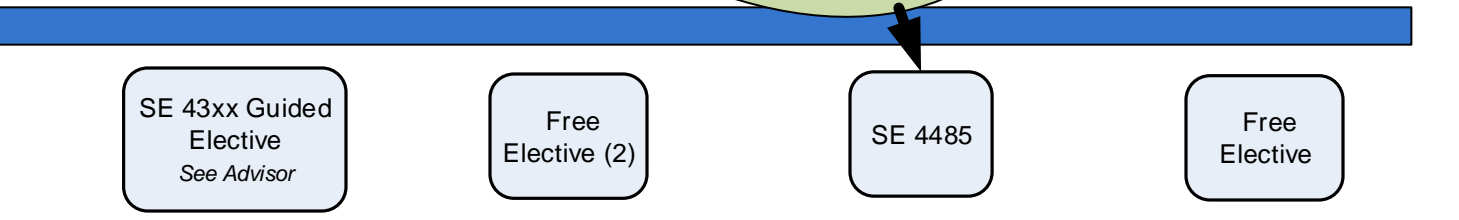

Senior

Description	Course No
Software Engineering Project	SE 4485
3 hours SE Guided Elective	SE 43XX
5 hours Free Elective	See Advisor