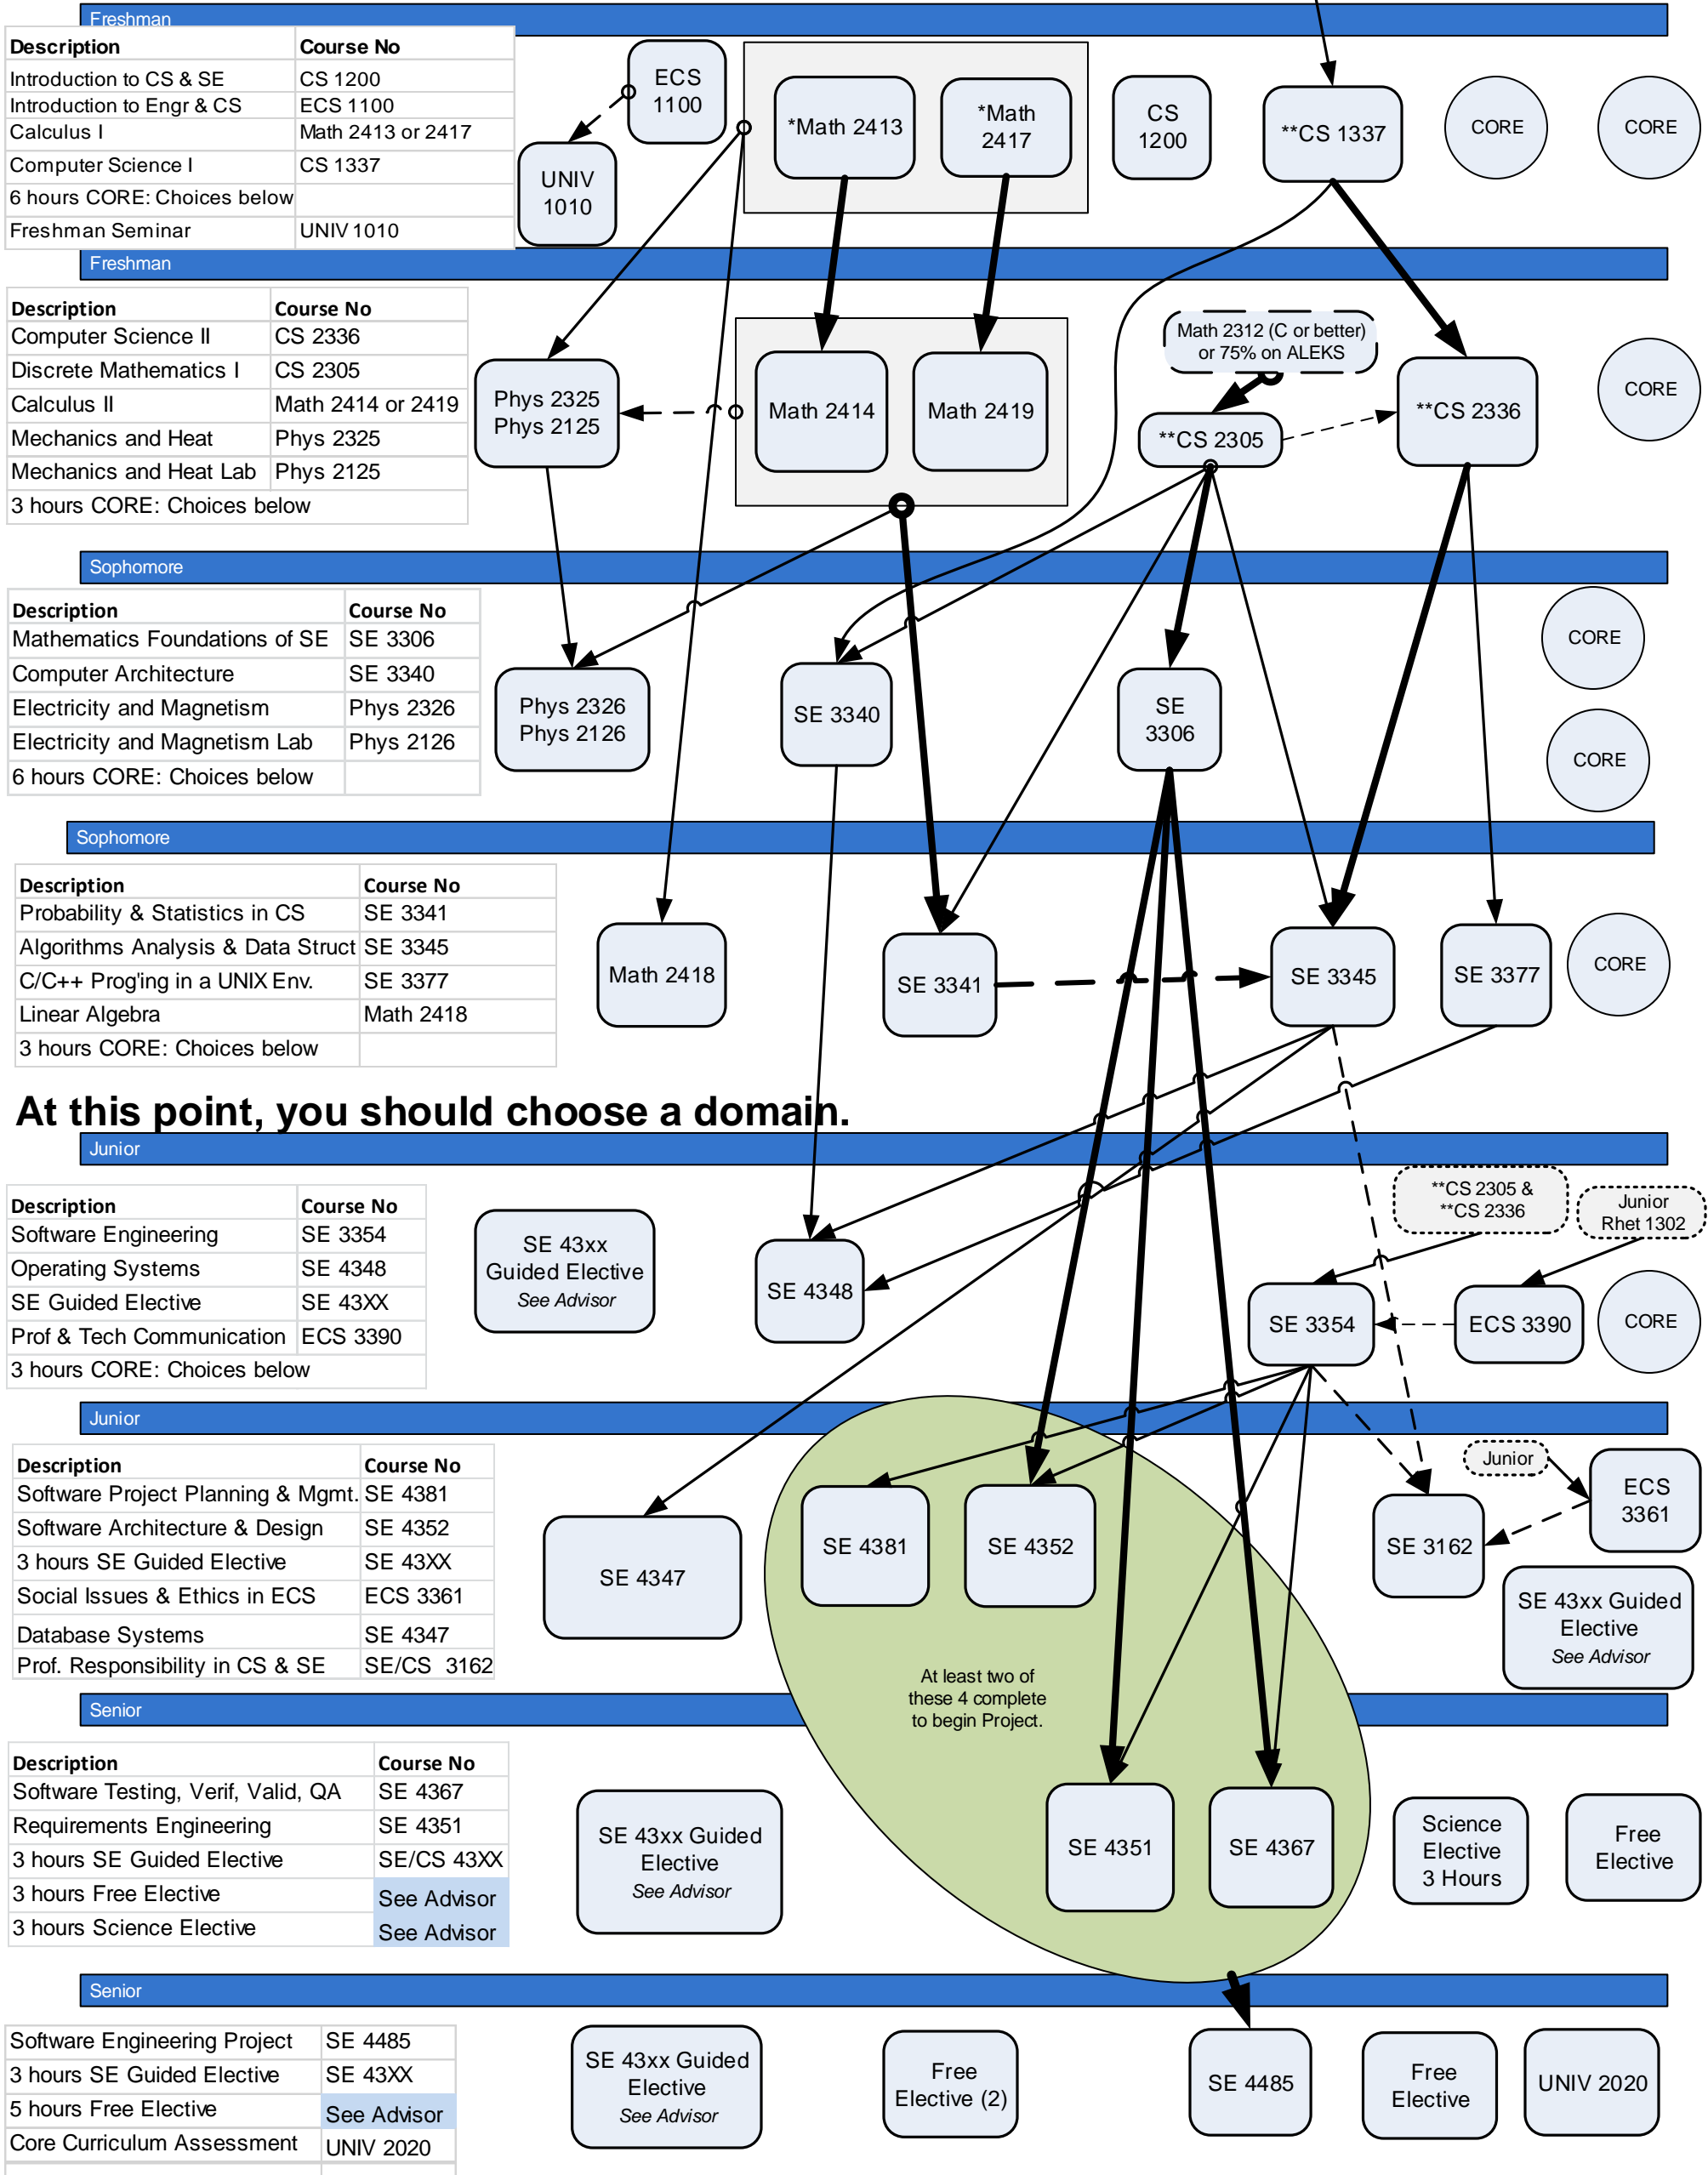

BS Software Engineering Suggested Four Year Plan 2017 – 2018 Catalog

6/1/2017

CS 1336 is required of students with no prior programming experience
Not For Credit in ECS C or better needed

(**CS 1336/1136)

*A grade of C- or better is needed in Math 2413 or Math 2417 to move forward.
**A grade of C or better is required for CS 1336, CS 1337, CS 2305, and CS 2336.

Core Choices				Courses may be taken in any order, as long as prerequisites are met.	LEGEND
Rhet 1302	3 hours From: Ahst 1303, 1304, 2331 Arts1301 Danc 1310 Film 2332 Musi 1306 Thea 1310	3 hours From: Ams 2300 Ams 2341 Huma 1301 Lit 2331 Phil 1301 Phil 2316, 2317	6 hours From: Hist 1301 Hist 1302 Hist 2301 Hist 2330 Hist 2332		
<u>Govt 2305</u> <u>Govt 2306</u>				Domains and Guided Electives (12hrs) Students should complete three courses from one of the application domains. See the document entitled "Application Domains." Further guided electives can be selected from the CS/SE 43xx level classes.	<p>→ Prereq Critical Path</p> <p>→ Pre-requisite</p> <p>→ Pre- or Co-requisite</p>