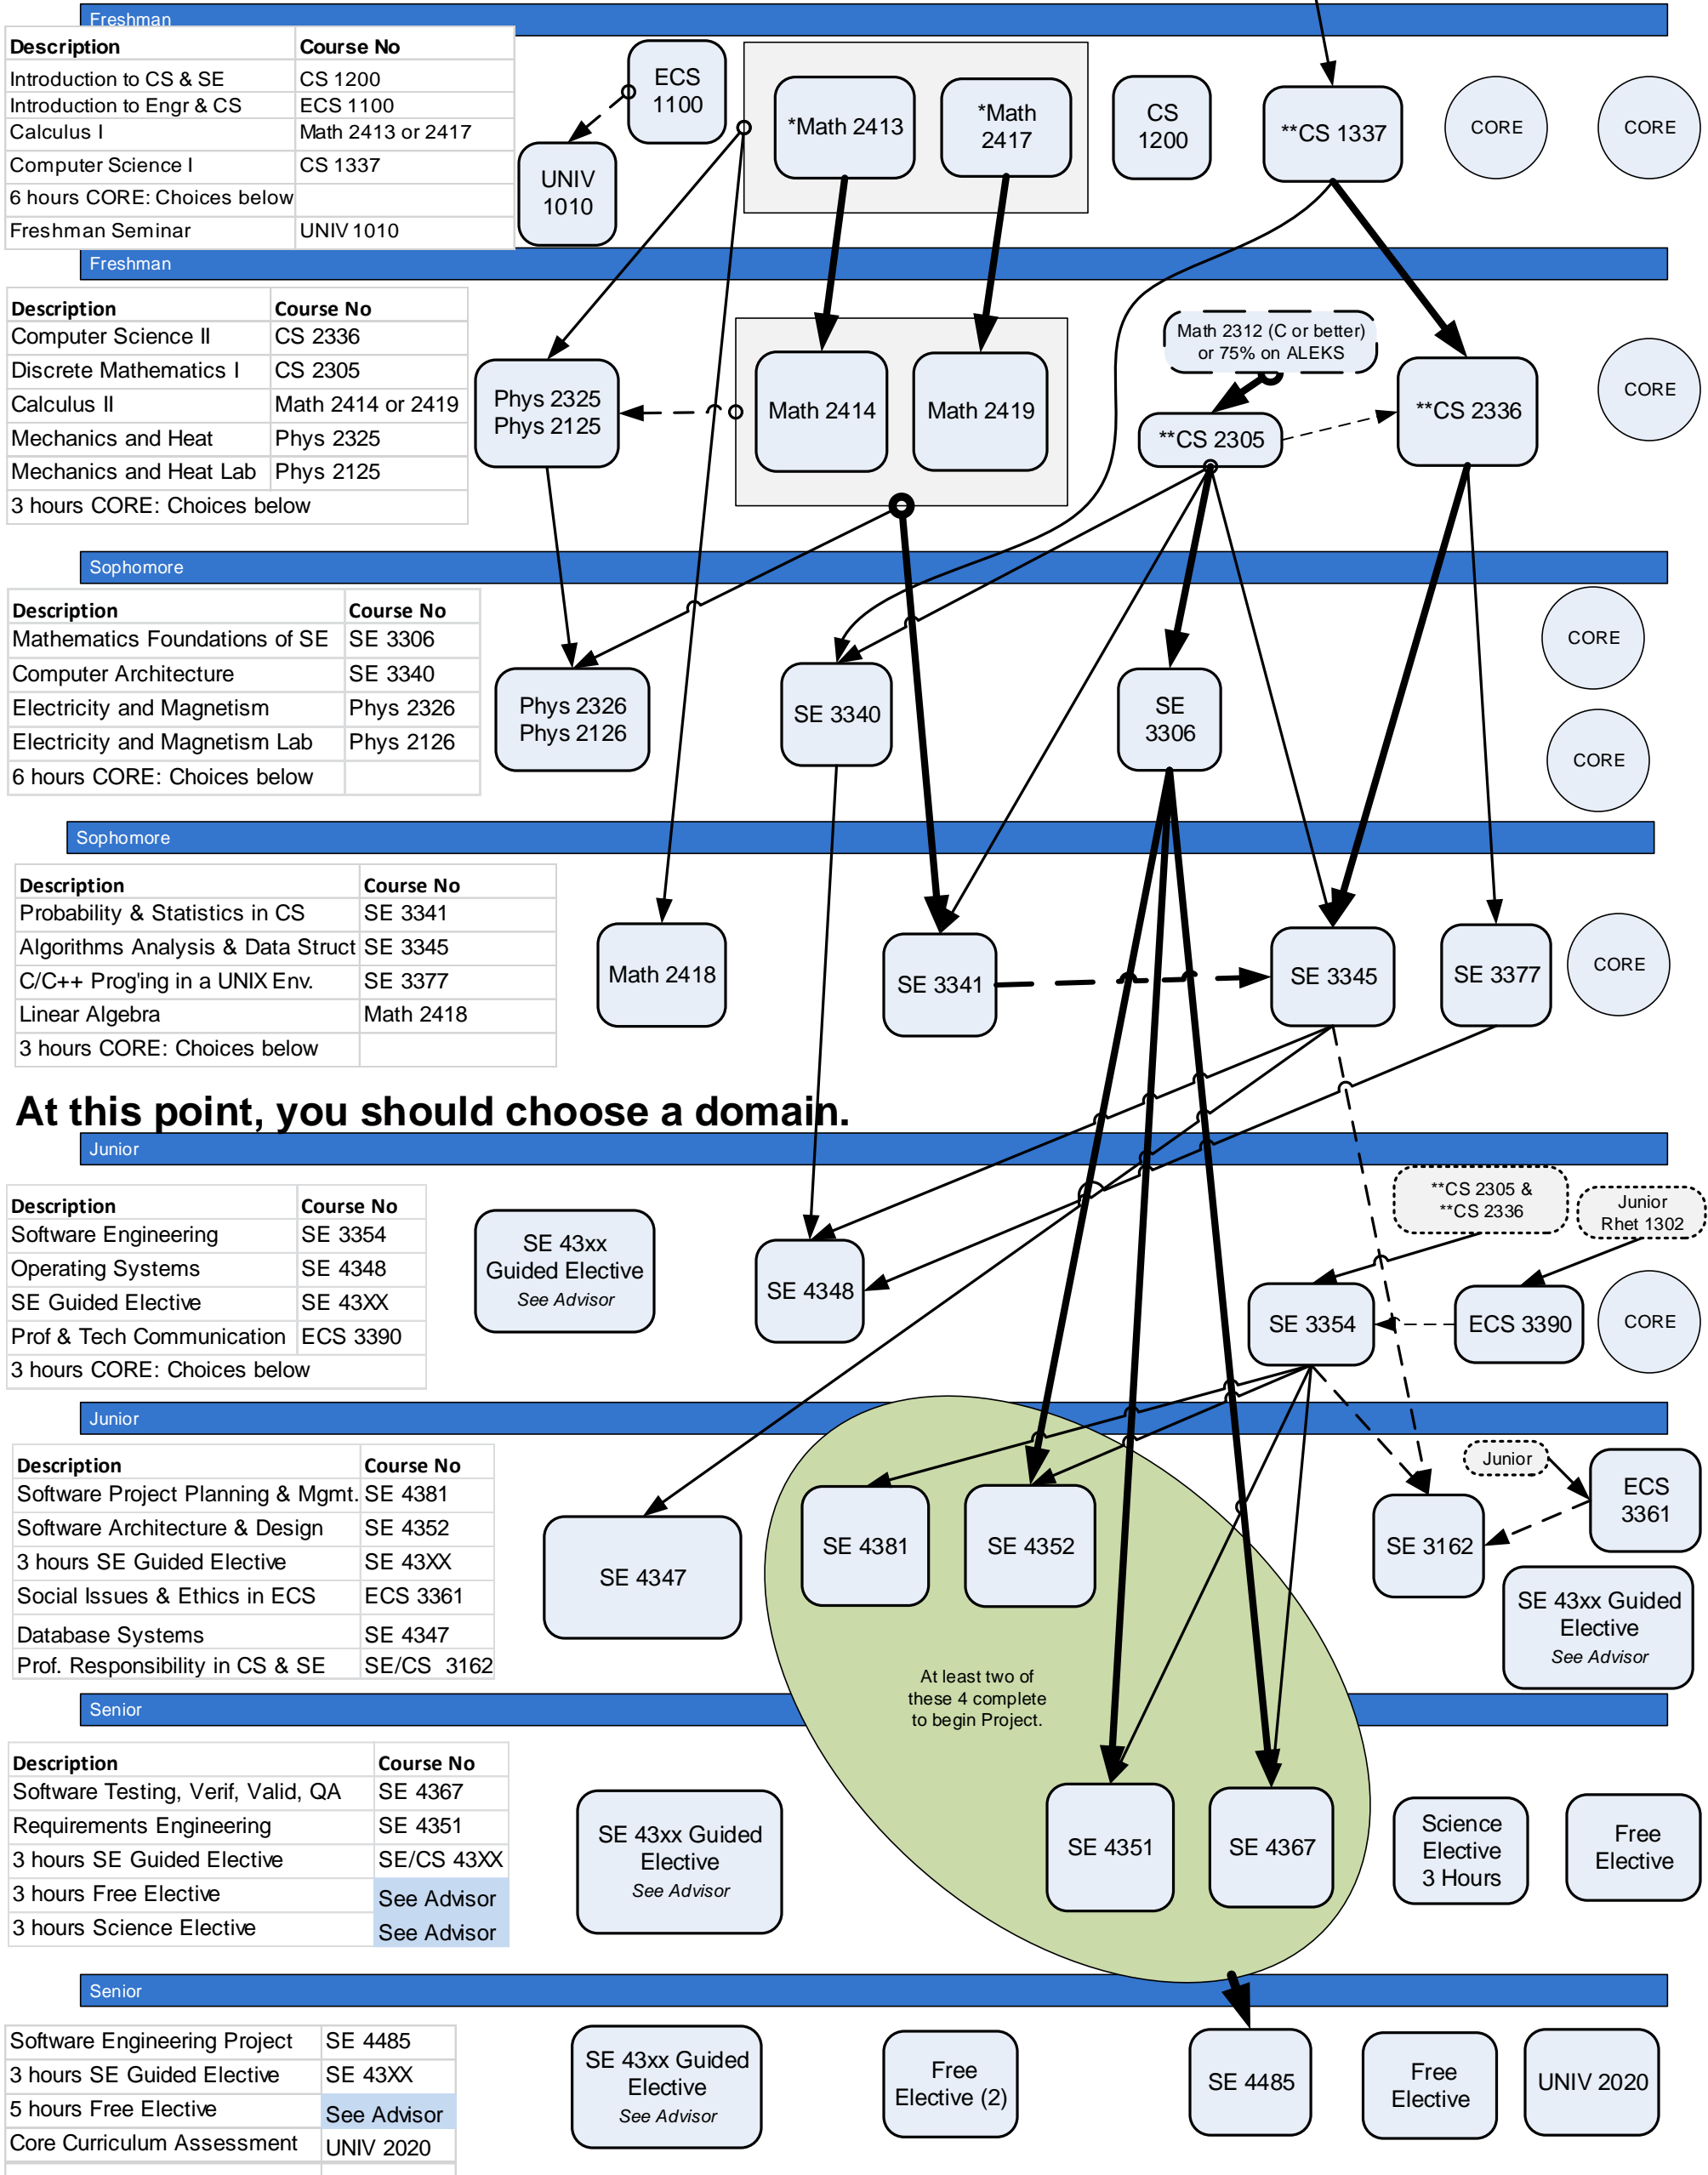

BS Software Engineering Suggested Four Year Plan 2018 – 2019 Catalog

06/01/2018

CS 1336 is required of students with no prior programming experience
Not For Credit in ECS C or better needed

(**CS 1336/1136)

*A grade of C- or better is needed in Math 2413 or Math 2417 to move forward.
**A grade of C or better is required for CS 1336, CS 1337, CS 2305, and CS 2336.

Core Choices				Courses may be taken in any order, as long as prerequisites are met.	LEGEND → Prereq Critical Path → Pre-requisite - - - - - Pre- or Co-requisite
Rhet 1302	3 hours From:	3 hours From:	6 hours From:		
Govt 2305 Govt 2306	Ahst 1303, 1304, 2331 Arts1301 Danc 1310 Film 2332 Musi 1306 Thea 1310	Ams 2300 Ams 2341 Huma 1301 Lit 2331 Phil 1301 Phil 2316, 2317	Hist 1301 Hist 1302 Hist 2301 Hist 2330 Hist 2332	Domains and Guided Electives (12hrs) Students should complete three courses from one of the application domains. See the document entitled "Application Domains." Further guided electives can be selected from the CS/SE 43xx level classes.	