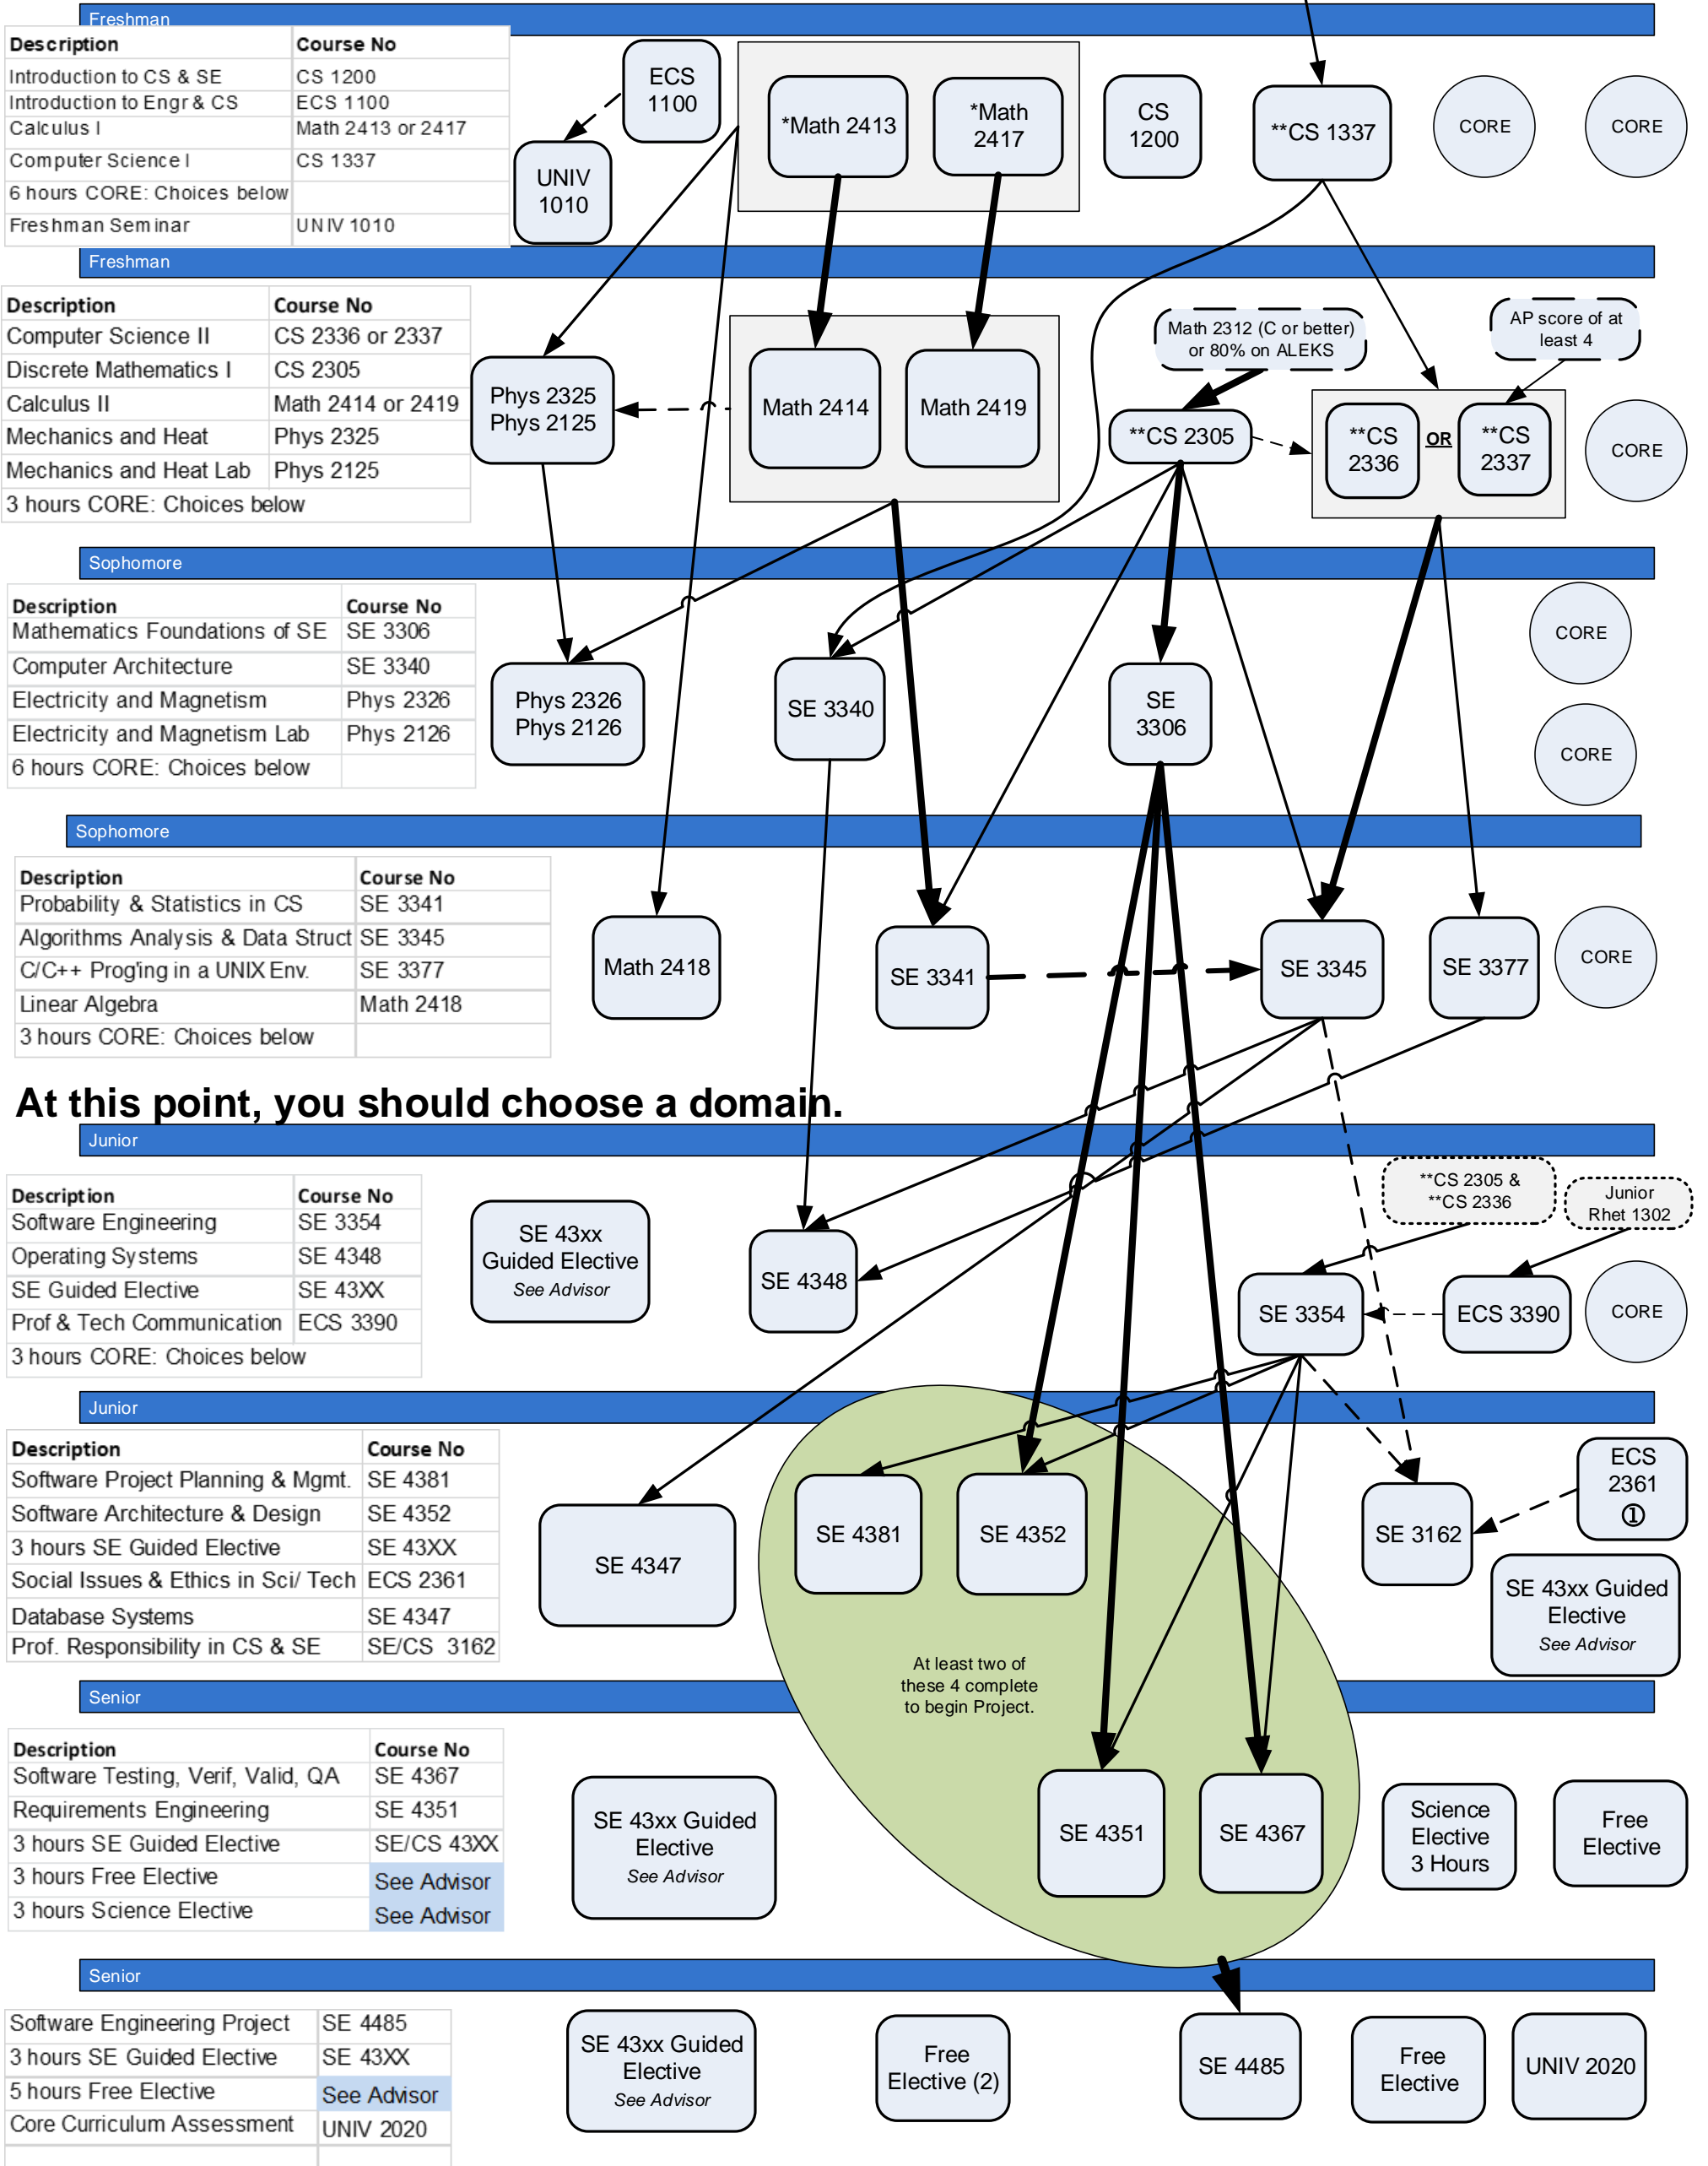

BS Software Engineering Suggested Four Year Plan 2019 – 2020 Catalog

DRAFT

(**CS 1336/1136)

CS 1336 is required of students with no prior programming experience
Not For Credit in ECS C or better needed

***A grade of C- or better is needed in Math 2413 or Math 2417 to move forward.**
****A grade of C or better is required for CS 1336, CS 1337, CS 2305, and CS 2336.**

① Pre-Req. of PHYS 2325, PHYS 2326 or any other 030 science core

Core Choices				Courses may be taken in any order, as long as prerequisites are met.	LEGEND → Prereq Critical Path → Pre-requisite - - - Pre- or Co-requisite
Rhet 1302	3 hours From: Ahst 1303, 1304, 2331 Arts 1301 Danc 1310 Film 2332 Musi 1306 Thea 1310	3 hours From: Ams 2300 Ams 2341 Huma 1301 Lit 2331 Phil 1301 Phil 2316, 2317	6 hours From: Hist 1301 Hist 1302 Hist 2301 Hist 2330 Hist 2332		